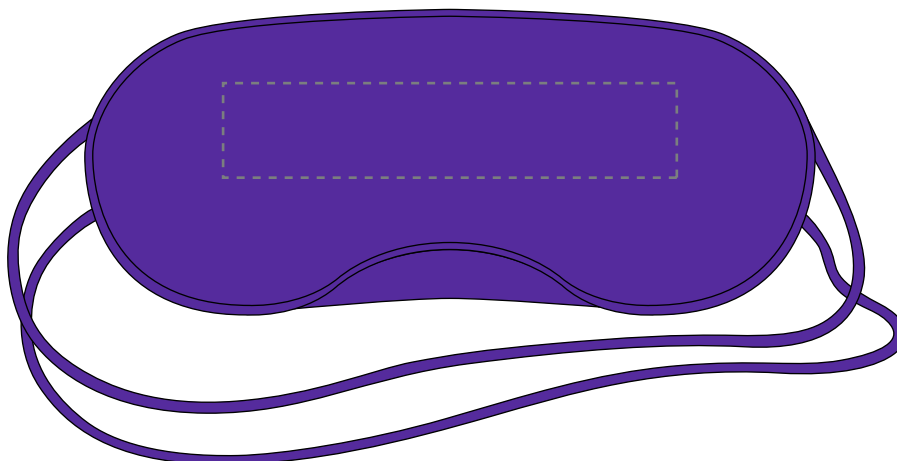

Your Ref:

Quantity:

Product Code: AA0131

Our Ref:

Version: 1

Product Colour: PURPLE

PRINTING CONCERNS:

We stock this item in the following colours

**PANTONE REFERENCE(S)**

- Colour 1
- Colour 2
- Colour 3
- Colour 4

ARTWORK SCALE 50%

ARTWORK SCALE 100%

Max print area: 120mm x 25mm

Product Image for visualisation
- colours may vary

The dashed line is to demonstrate print area and will not appear on your printed item