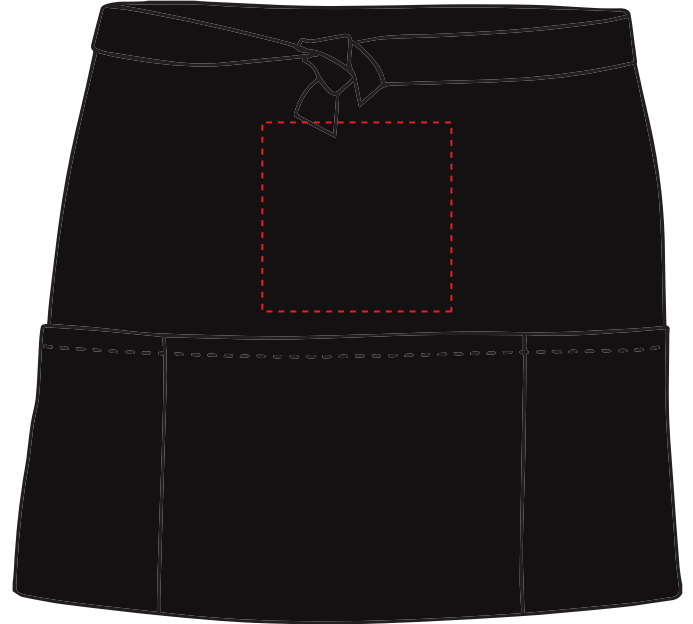

Your Ref:	Quantity:	Product Code: AF0002
Our Ref:	Version: 1	Product Colour: Black

PRINTING CONCERNS: PRINT MAY DISCOLOUR

PRODUCT INFO: DUE TO THE NATURE OF THE PRODUCT THE PRINT POSITION MAY VARY BY 2 - 3 MM

PANTONE REFERENCE(S)

The dashed line is to demonstrate print area and will not appear on your printed item

- Colour 1
- Colour 1
- Colour 1
- Colour 1

ARTWORK SCALE 25%

ARTWORK SCALE 100%
Max print area 100mm x 100mm