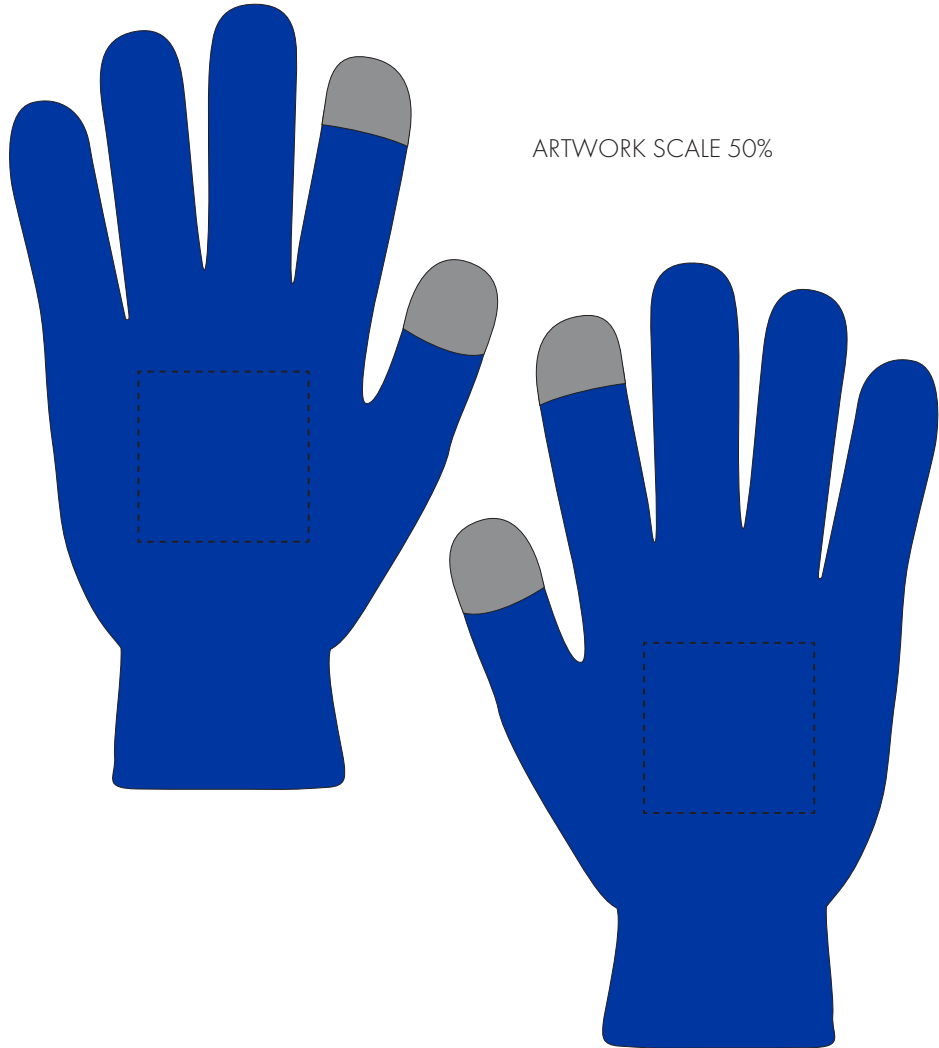

Your Ref:	Quantity:	Product Code: AF0124
Our Ref:	Version: 1	Product Colour: BLUE

PRINTING CONCERNS: PRINT MAY DISCOLOUR

PRODUCT INFO: DUE TO THE NATURE OF THE PRODUCT THE PRINT POSITION MAY VARY BY 2 - 3 MM

We stock this item in the following colours

Madeira Thread Colours

- Colour 1
- Colour 1
- Colour 1
- Colour 1

ARTWORK SCALE 50%

ARTWORK SCALE 100%
Max print area 45mm x 45mm

The dashed line is to demonstrate print area and will not appear on your printed item