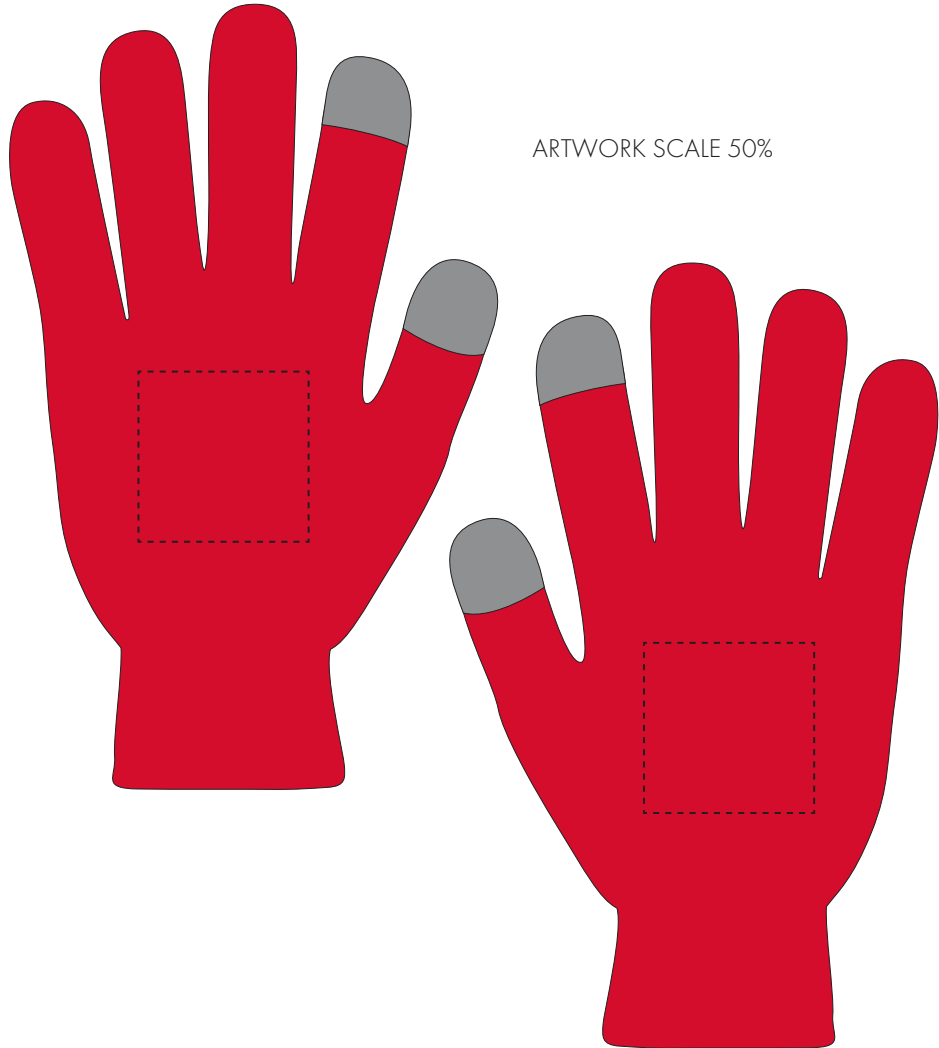

Your Ref:	Quantity:	Product Code: AF0124
Our Ref:	Version: 1	Product Colour: RED

PRINTING CONCERNS: PRINT MAY DISCOLOUR

PRODUCT INFO: DUE TO THE NATURE OF THE PRODUCT THE PRINT POSITION MAY VARY BY 2 - 3 MM

We stock this item in the following colours

Madeira Thread Colours

- Colour 1
- Colour 1
- Colour 1
- Colour 1

ARTWORK SCALE 50%

ARTWORK SCALE 100%
Max print area 45mm x 45mm

The dashed line is to demonstrate print area and will not appear on your printed item