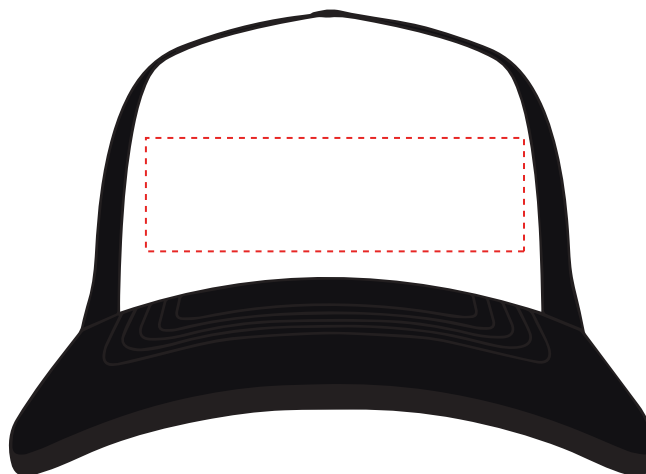

Your Ref:
Our Ref:

Quantity:
Version: 1

Product Code: CF1005
Product Colour:

PRINTING CONCERNS: PRINT MAY DISCOLOUR

PRODUCT INFO: DUE TO THE NATURE OF THE PRODUCT THE PRINT POSITION MAY VARY BY 2 - 3 MM

PANTONE REFERENCE(S)

The dashed line is to demonstrate print area and will not appear on your printed item

 Full colour printing

ARTWORK SCALE 50%

ARTWORK SCALE 100%
Max print area 100mm x 30mm

To proceed, please approve visual via the online system.