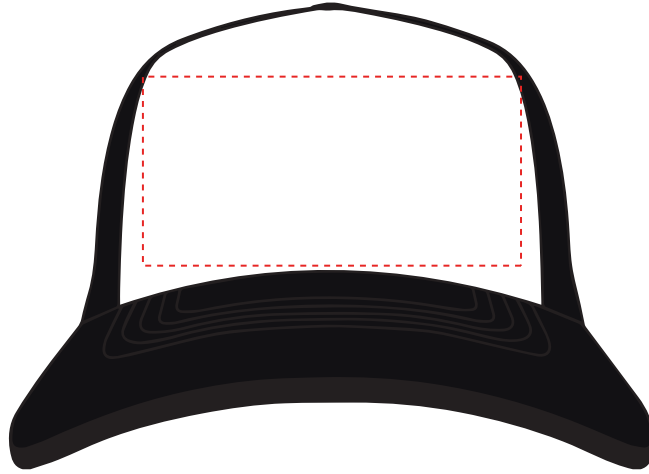

This item is available in the following colours:

Black

Navy
Blue

Your Ref:
Our Ref:

Quantity:
Version: 1

Product Code: CF1005
Product Colour:

PRINTING CONCERNS: PRINT MAY DISCOLOUR

PRODUCT INFO: DUE TO THE NATURE OF THE PRODUCT THE PRINT POSITION MAY VARY BY 2 - 3 MM

PANTONE REFERENCE(S)

The dashed line is to demonstrate print area and will not appear on your printed item

 Full colour printing

ARTWORK SCALE 50%

ARTWORK SCALE 100%
Max print area 100mm x 50mm

To proceed, please approve visual via the online system.