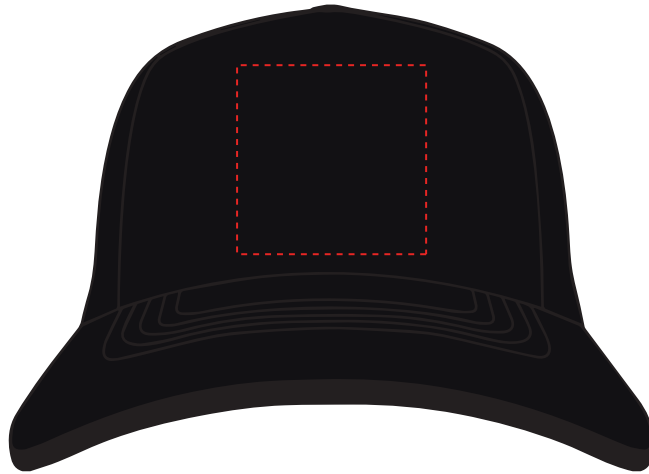

This item is available in the following colours:

Your Ref:
Our Ref:

Quantity:
Version: 1

Product Code: CF1006
Product Colour:

PRINTING CONCERNS: PRINT MAY DISCOLOUR

PRODUCT INFO: DUE TO THE NATURE OF THE PRODUCT THE PRINT POSITION MAY VARY BY 2 - 3 MM

PANTONE REFERENCE(S)

The dashed line is to demonstrate print area and will not appear on your printed item

 Full colour printing

ARTWORK SCALE 50%

ARTWORK SCALE 100%
Max print area 50mm x 50mm

To proceed, please approve visual via the online system.