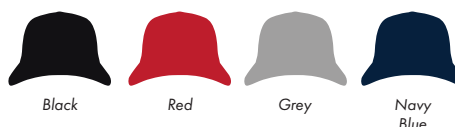

This item is available in the following colours:

Black

Red

Grey

Navy
Blue

Your Ref:

Quantity:

Product Code: CF1007

 Full colour printing

ARTWORK SCALE 50%

ARTWORK SCALE 100%
Max print area 100mm x 50mm*To proceed, please approve visual via the online system.***PLEASE NOTE:**

- All colours including print and product are for visual purposes only and should not be regarded as the actual colour of the product and print.
- Some products may vary from batch to batch and may differ from previous orders.
- The colour and texture of a product can also have an effect on the final print colour.
- By approving this order we accept that you understand these terms.

This item is available in the following colours:

Black

Red

Grey

Navy
Blue