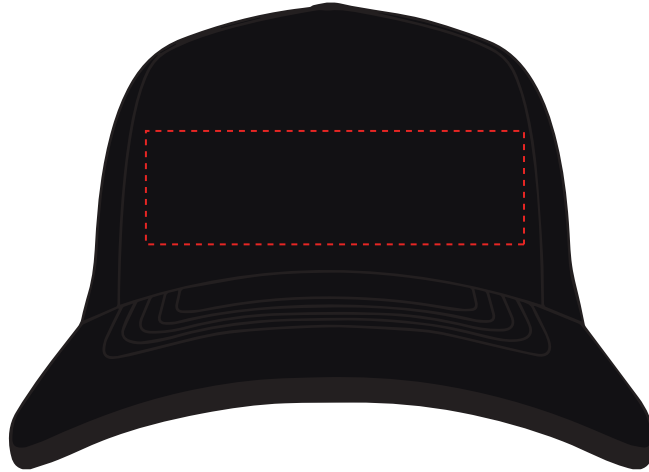

Your Ref:

Quantity:

Product Code: CF1007

Our Ref:

Version: 1

Product Colour:

PRINTING CONCERNS: PRINT MAY DISCOLOUR**PRODUCT INFO: DUE TO THE NATURE OF THE PRODUCT THE PRINT POSITION MAY VARY BY 2 - 3 MM****PANTONE REFERENCE(S)**

The dashed line is to demonstrate print area and will not appear on your printed item

 Full colour printing

ARTWORK SCALE 50%

ARTWORK SCALE 100%
Max print area 100mm x 30mm

*To proceed, please approve visual via the online system.***PLEASE NOTE:**