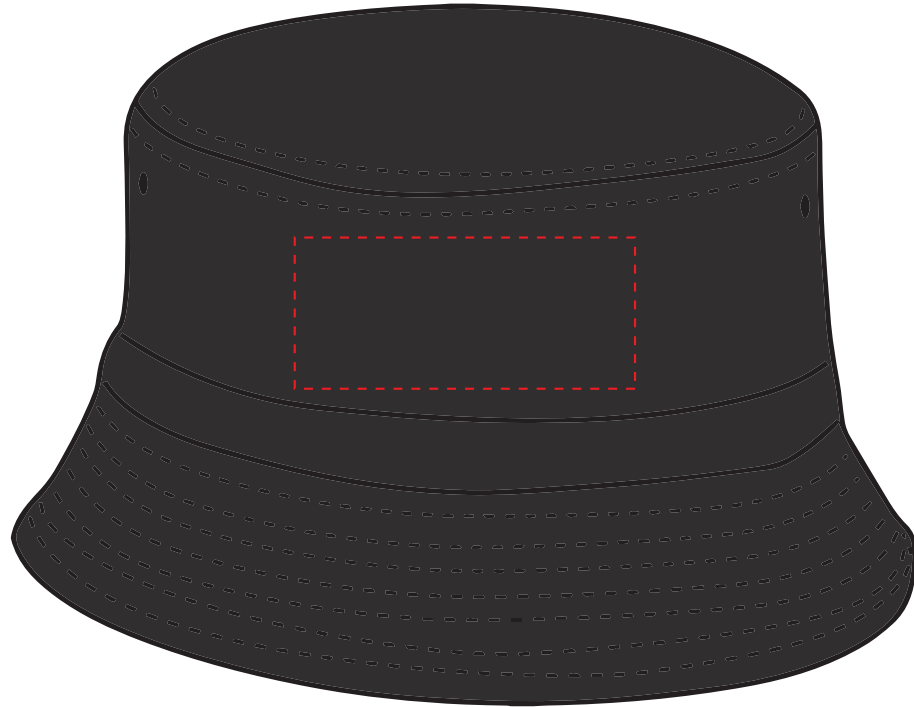

Your Ref:	Quantity:	Product Code:CF1021
Our Ref:	Version: 1	Product Colour:BLACK

**PRINTING CONCERNS: PRINT MAY DISCOLOUR**

**PRODUCT INFO: DUE TO THE NATURE OF THE PRODUCT THE PRINT POSITION MAY VARY BY 2 - 3 MM**

**Madeira Thread Colours**

- Colour 1
- Colour 1
- Colour 1
- Colour 1

The dashed line is to demonstrate print area and will not appear on your printed item

ARTWORK SCALE 40%

ARTWORK SCALE 100%  
Max print area 90mm x 50mm