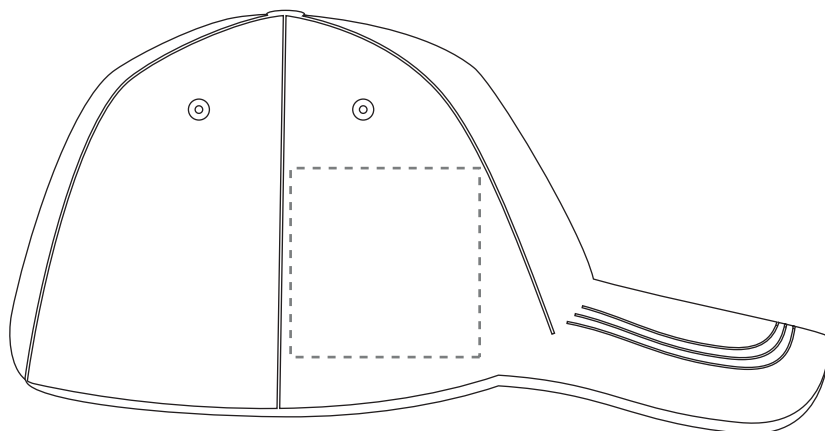

**PANTONE REFERENCE(S)**

The dashed line is to demonstrate print area and will not appear on your printed item

 Full colour printing

ARTWORK SCALE 50%

ARTWORK SCALE 100%  
Max print area 50mm x 50mm  
Actual logo size: