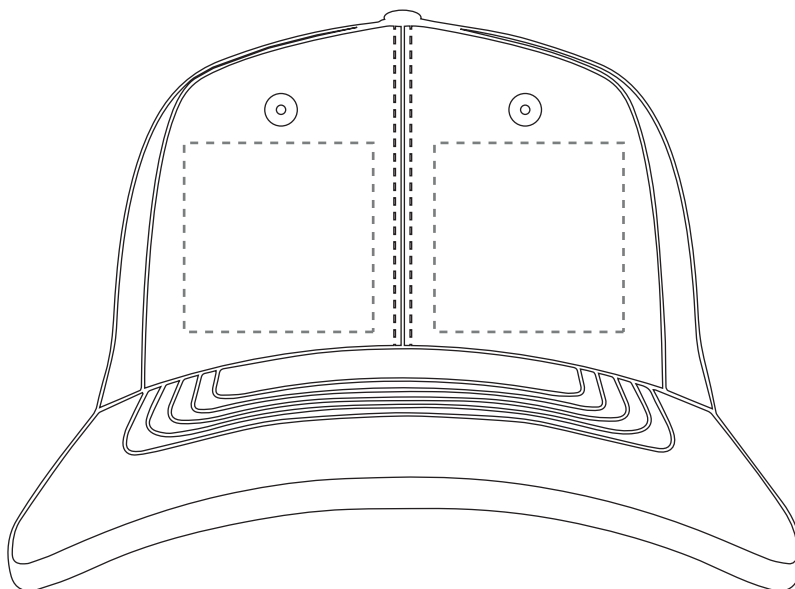

**PANTONE REFERENCE(S)**

The dashed line is to demonstrate print area and will not appear on your printed item

 Full colour printing

ARTWORK SCALE 50%

ARTWORK SCALE 100%  
Max print area 50mm x 50mm  
Actual logo size:

ARTWORK SCALE 100%  
Max print area 50mm x 50mm  
Actual logo size:

Product Image for visualisation  
- colours may vary

*To proceed, please approve visual via the online system.*

**PLEASE NOTE:**

- All colours including print and product are for visual purposes only and should not be regarded as the actual colour of the product and print.
- Some products may vary from batch to batch and may differ from previous orders.
- The colour and texture of a product can also have an effect on the final print colour.
- By approving this order we accept that you understand these terms.