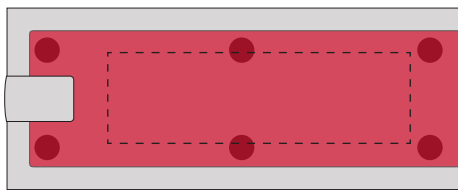

Your Ref:	Quantity:	Product Code: EC0065
Our Ref:	Version: 1	Product Colour: RED

**PRINTING CONCERNS:****PRODUCT INFO:**

We stock this item in the following colours

**PANTONE REFERENCE(S)**

● Colour 1

● Colour 2

ARTWORK SCALE 100%  
BACKARTWORK SCALE 100%  
FRONTARTWORK SCALE 100%  
Max print area: 40mm x 12mmARTWORK SCALE 100%  
Max print area: 25mm x 12mmProduct Image for visualisation  
- colours may vary**The dashed line is to demonstrate print area and will not appear on your printed item****PLEASE NOTE:**