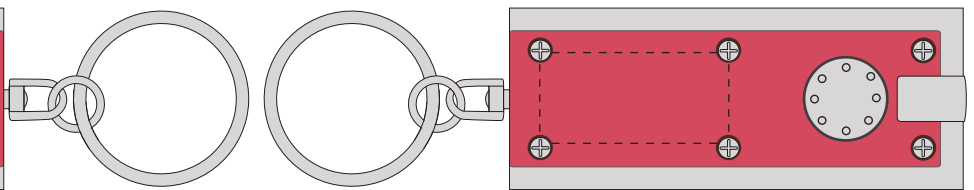

Your Ref:	Quantity:	Product Code: EC0065
Our Ref:	Version: 1	Product Colour: RED

**PRINTING CONCERNS:****PRODUCT INFO:**

We stock this item in the following colours

**PANTONE REFERENCE(S)**

● Colour 1

● Colour 2

ARTWORK SCALE 100%  
BACKARTWORK SCALE 100%  
FRONTARTWORK SCALE 100%  
Max print area: 40mm x 12mmARTWORK SCALE 100%  
Max print area: 25mm x 12mmProduct Image for visualisation  
- colours may vary**The dashed line is to demonstrate print area and will not appear on your printed item****PLEASE NOTE:**