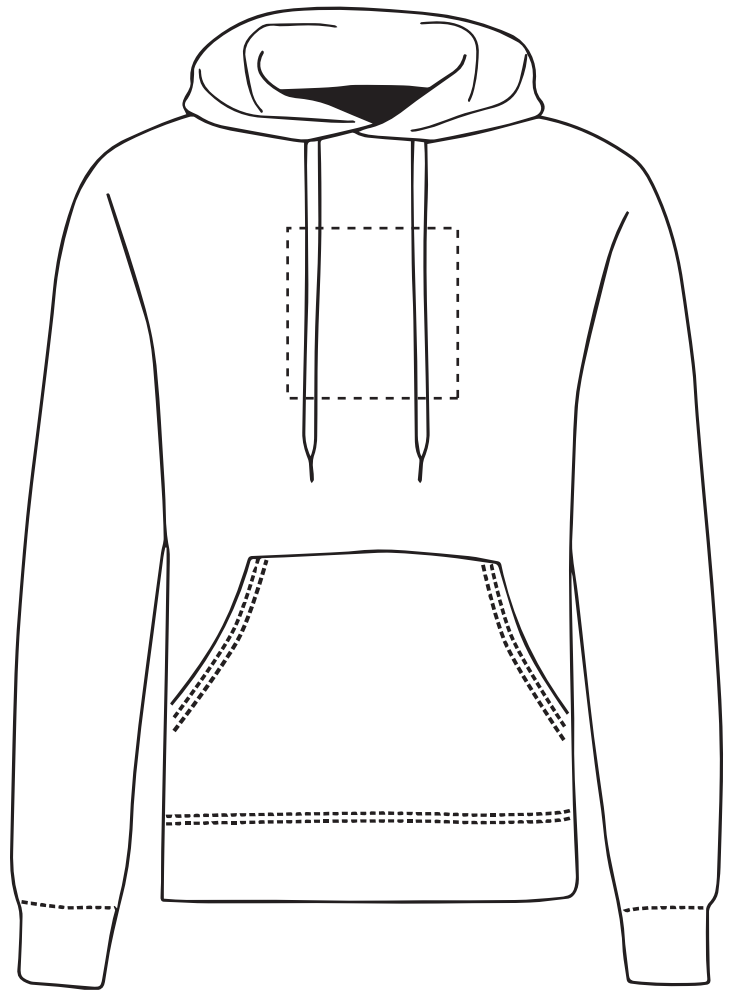

Your Ref:	Quantity:	Product Code:HF0001
Our Ref:	Version: 1	Product Colour:White

PRINTING CONCERNS: PRINT MAY DISCOLOUR

PRODUCT INFO: DUE TO THE NATURE OF THE PRODUCT THE PRINT POSITION MAY VARY BY 2 - 3 MM

Madeira Thread Colours

The dashed line is to demonstrate print area and will not appear on your printed item

- Colour 1
- Colour 1
- Colour 1
- Colour 1

ARTWORK SCALE 15%

Product Image for visualisation
- colours may vary

This item is available in the following colours:

ARTWORK SCALE 100%

Max print area 150mm x 150mm