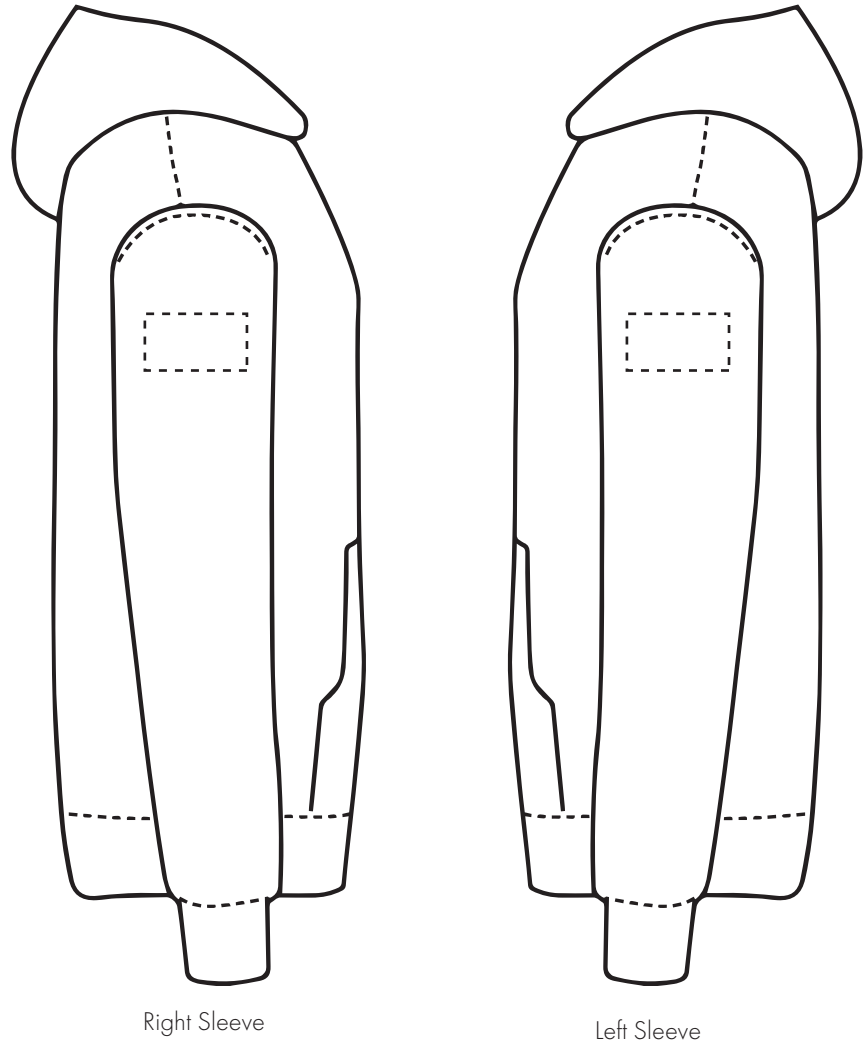

Your Ref:
Our Ref:

Quantity:
Version: 1

Product Code: HF0003
Product Colour: White

PRINTING CONCERNS: PRINT MAY DISCOLOUR

PRODUCT INFO: DUE TO THE NATURE OF THE PRODUCT THE PRINT POSITION MAY VARY BY 2 - 3 MM

The dashed line is to demonstrate print area and will not appear on your printed item

Madeira Thread Colours

- Colour 1
- Colour 1
- Colour 1
- Colour 1

ARTWORK SCALE 15%

Product Image for visualisation
- colours may vary

ARTWORK SCALE 100%
Max print area 90mm x 50mm

To proceed, please approve visual via the online system.

PLEASE NOTE:

- All colours including print and product are for visual purposes only and should not be regarded as the actual colour of the product and print.
- Some products may vary from batch to batch and may differ from previous orders.
- The colour and texture of a product can also have an effect on the final print colour.
- By approving this order we accept that you understand these terms.