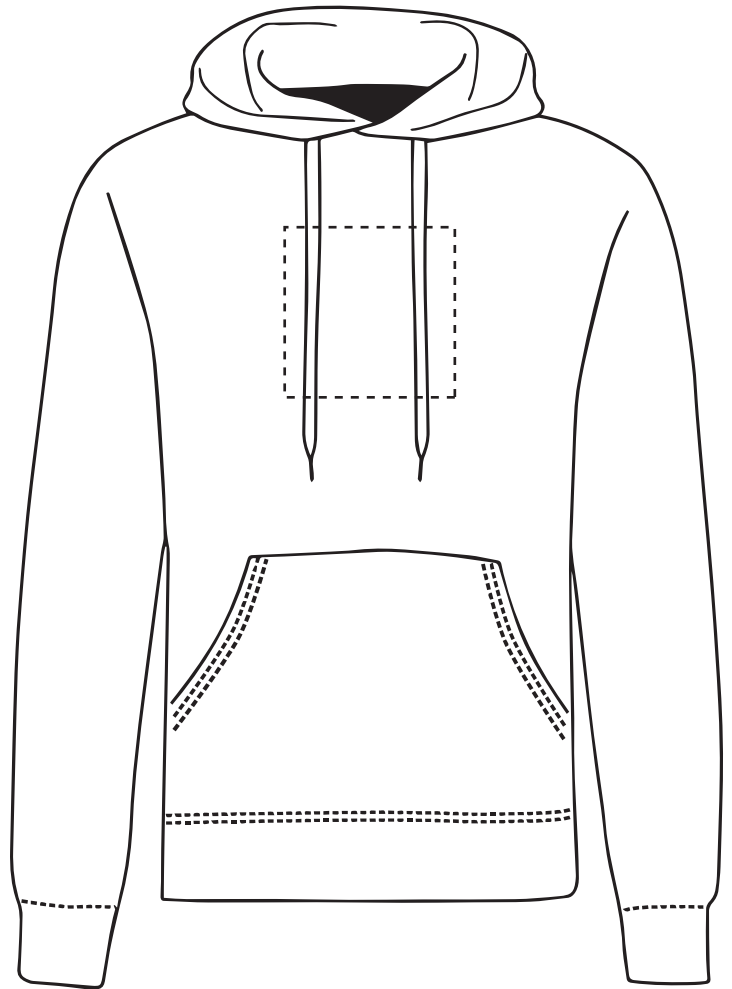

Your Ref:
Our Ref:

Quantity:
Version: 1

Product Code:HF0004
Product Colour:White

PRINTING CONCERNS: PRINT MAY DISCOLOUR

PRODUCT INFO: DUE TO THE NATURE OF THE PRODUCT THE PRINT POSITION MAY VARY BY 2 - 3 MM

Madeira Thread Colours

The dashed line is to demonstrate print area and will not appear on your printed item

- Colour 1
- Colour 1
- Colour 1
- Colour 1

ARTWORK SCALE 15%

Product Image for visualisation
- colours may vary

This item is available in the following colours:

ARTWORK SCALE 100%
Max print area 150mm x 150mm