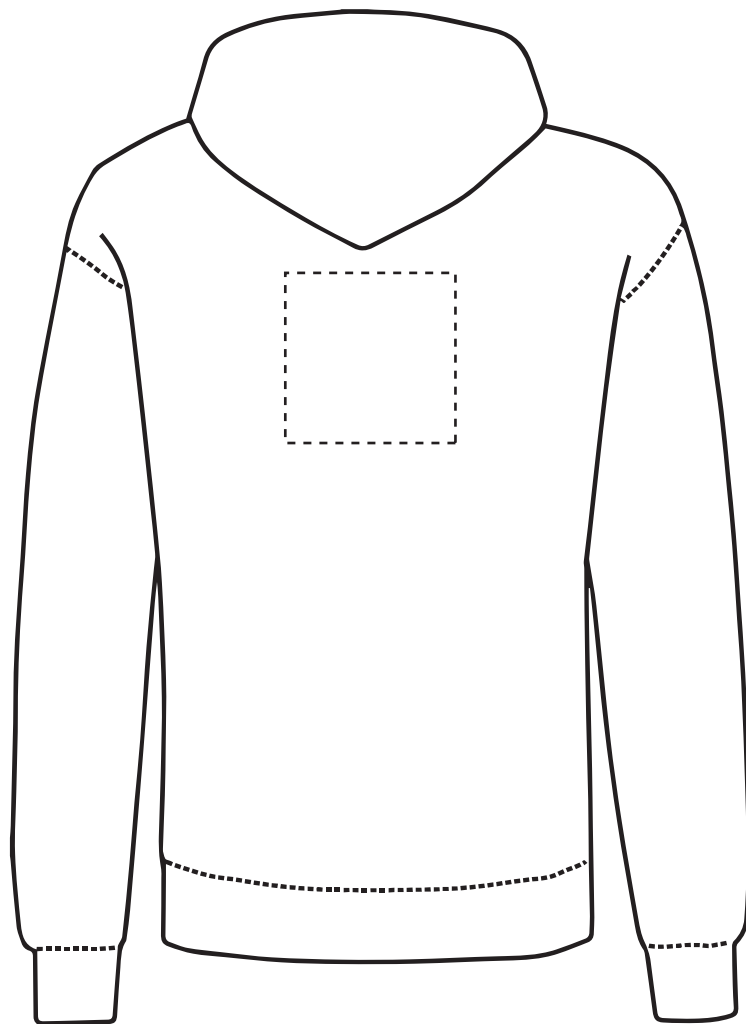

Your Ref:	Quantity:	Product Code:HF0004
Our Ref:	Version: 1	Product Colour:White

PRINTING CONCERNS: PRINT MAY DISCOLOUR

PRODUCT INFO: DUE TO THE NATURE OF THE PRODUCT THE PRINT POSITION MAY VARY BY 2 - 3 MM

Madeira Thread Colours

The dashed line is to demonstrate print area and will not appear on your printed item

- Colour 1
- Colour 1
- Colour 1
- Colour 1

ARTWORK SCALE 15%

Product Image for visualisation - colours may vary

This item is available in the following colours:

ARTWORK SCALE 100%
Max print area 150mm x 150mm