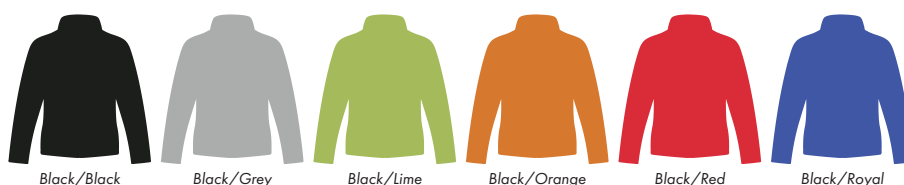

PLEASE NOTE:

- All colours including print and product are for visual purposes only and should not be regarded as the actual colour of the product and print.
- Some products may vary from batch to batch and may differ from previous orders.
- The colour and texture of a product can also have an effect on the final print colour.
- By approving this order we accept that you understand these terms.

1. Your order will not go in to print and production time cannot be confirmed, unless artwork has been approved via the online system.
2. Once printed, artwork cannot be amended, mistakes must be rectified at visual stage.
3. Claims for faulty goods will be honoured, only if the goods are returned to us. We will not issue credits/refunds for items that have been distributed. Please ensure that goods are satisfactory before distribution
4. We are not responsible for delays during transit.

By approving this visual, you are confirming you have thoroughly checked all information, including layout, fonts, spelling, print colours, print size, print position, product, product colour and quantity.

This item is available in the following colours: