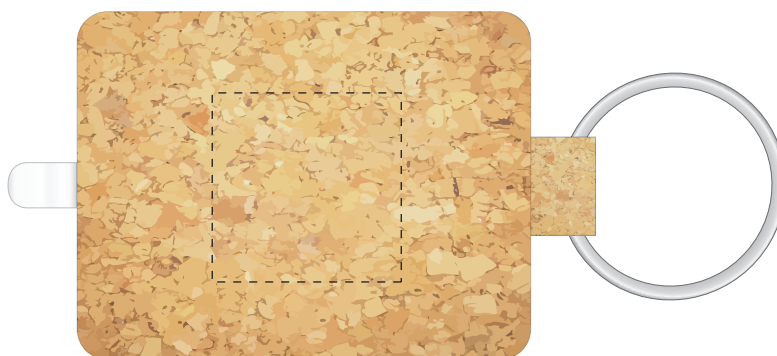

Your Ref:

Quantity:

Product Code: LT0008

Our Ref:

Version: 1

Product Colour:

PRINTING CONCERNS:**PRODUCT INFO: Due to the nature of the material black print is recommended****PANTONE REFERENCE(S)**

● BLACK

ARTWORK SCALE 100%

Product Image for visualisation
- colours may vary

ARTWORK SCALE 100%

Max print area: 25mm x 25mm

The dashed line is to demonstrate print area and will not appear on your printed item

PLEASE NOTE: