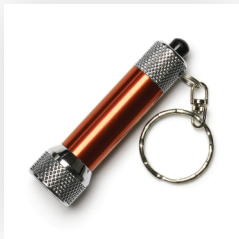

Your Ref:	Quantity:	Product Code: LT0051
Our Ref:	Version: 1	Product Colour: AMBER

PRINTING CONCERNS:

We stock this item in the following colours

**PANTONE REFERENCE(S)**

● Engrave

ARTWORK SCALE 100%

ARTWORK SCALE 100%

Max engrave area: 30mm x 10mm

Product Image for visualisation
- colours may vary

The dashed line is to demonstrate print area and will not appear on your printed item

PLEASE NOTE:

- All colours including print and product are for visual purposes only and should not be regarded as the actual colour of the product and print.
- Some products may vary from batch to batch and may differ from previous orders.
- The colour and texture of a product can also have an effect on the final print colour.
- By approving this order we accept that you understand these terms.