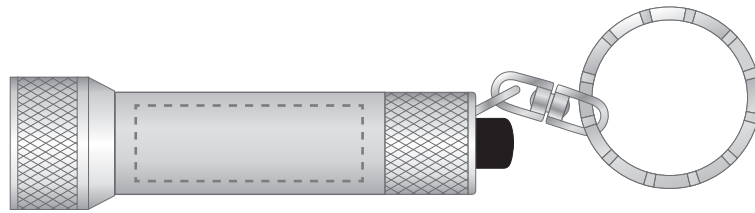

| | | |
|-----------|------------|------------------------|
| Your Ref: | Quantity: | Product Code: LT0051 |
| Our Ref: | Version: 1 | Product Colour: SILVER |

PRINTING CONCERNS:

We stock this item in the following colours

**PANTONE REFERENCE(S)**

● Engrave

ARTWORK SCALE 100%

ARTWORK SCALE 100%

Max engrave area: 30mm x 10mm

Product Image for visualisation
- colours may vary

The dashed line is to demonstrate print area and will not appear on your printed item