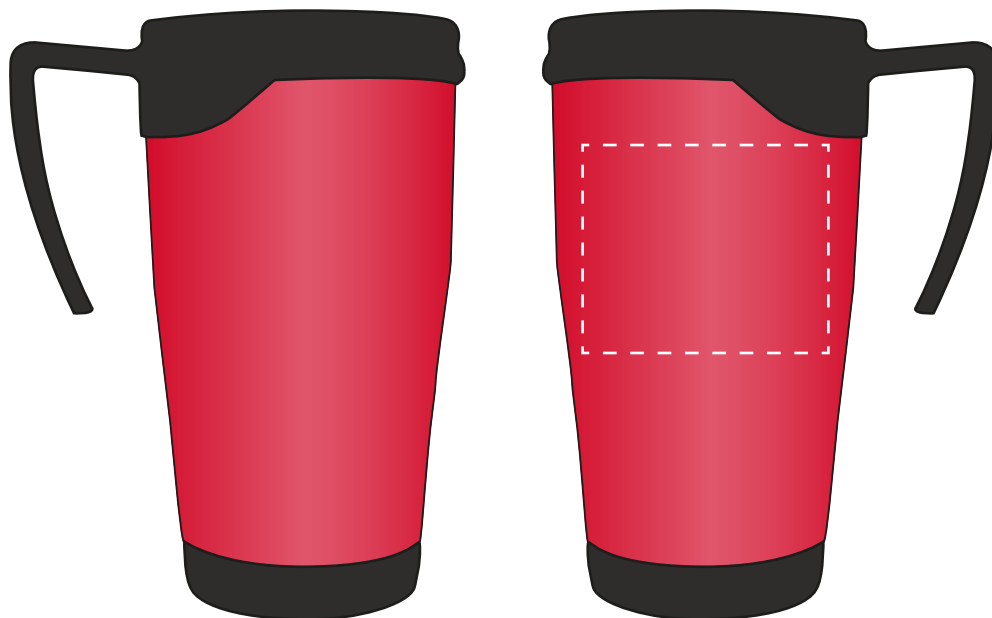

Artwork Approval

Your Ref:
Our Ref:

Quantity:
Version: 1

Product Code: MG0003
Product Colour: RED

PRODUCT NOTES:

We stock this item in the following colours

The dashed line is to demonstrate print area and will not appear on your printed item

PANTONE REFERENCE(S)

● Engrave

ARTWORK SCALE 50%

PRINTING CONCERNS:

ACTUAL ARTWORK SIZE: