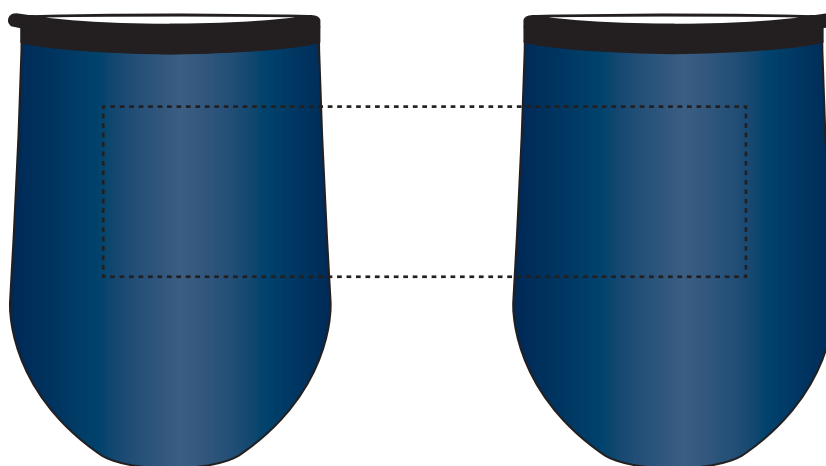

Your Ref:

Quantity:

Product Code: MG0039

Our Ref:

Version: 1

Product Colour: NAVY BLUE

**PRINTING CONCERNS:**

Please note that this product has Sustainability Markings that are not visible from this perspective

We stock this item in the following colours

**PANTONE REFERENCE(S)**

- Colour 1
- Colour 2

ARTWORK SCALE 50%

**LOGOS WILL BE DIRECTLY OPPOSITE**  
**LOGOS WILL NOT BE DIRECTLY OPPOSITE**

Product Image for visualisation  
 - colours may vary

The dashed line is to demonstrate print area and will not appear on your printed item

**PLEASE NOTE:**

- All colours including print and product are for visual purposes only and should not be regarded as the actual colour of the product and print.
- Some products may vary from batch to batch and may differ from previous orders.
- The colour and texture of a product can also have an effect on the final print colour.
- By approving this order we accept that you understand these terms.