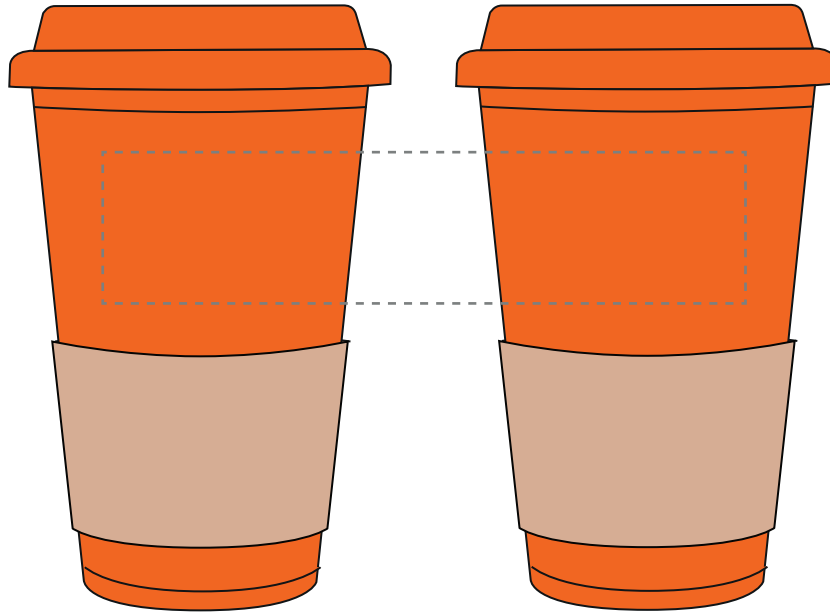

Your Ref:	Quantity:	Product Code: MG0051
Our Ref:	Version: 1	Product Colour: AMBER

PRINTING CONCERNS:

Please note that this product has Sustainability Markings that are not visible from this perspective

We stock this item in the following colours

**PANTONE REFERENCE(S)**

● Colour 1

ARTWORK SCALE 50%

LOGOS WILL BE DIRECTLY OPPOSITE
LOGOS WILL NOT BE DIRECTLY OPPOSITE

Product Image for visualisation
 - colours may vary

The dashed line is to demonstrate print area and will not appear on your printed item

PLEASE NOTE:

- All colours including print and product are for visual purposes only and should not be regarded as the actual colour of the product and print.
- Some products may vary from batch to batch and may differ from previous orders.
- The colour and texture of a product can also have an effect on the final print colour.
- By approving this order we accept that you understand these terms.

To proceed, please approve visual via the online system.

ARTWORK SCALE 100%

Max print area: 170mm x 40mm