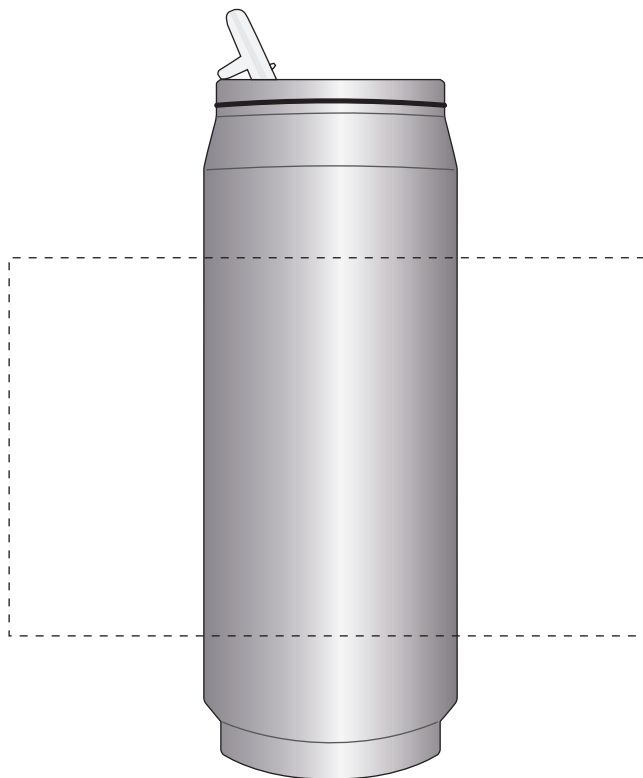

Your Ref:

Quantity:

Product Code: MG0088

Our Ref:

Version: 1

Product Colour: SILVER

PRINTING CONCERNS:**PRODUCT INFO: LOGO MAY NOT LINE UP TO SIPPER**

We stock this item in the following colours

**PANTONE REFERENCE(S)**

● Colour 1

ARTWORK SCALE 50%

Product Image for visualisation
- colours may vary

**The dashed line is to demonstrate print area and will not appear on your printed item****PLEASE NOTE:**