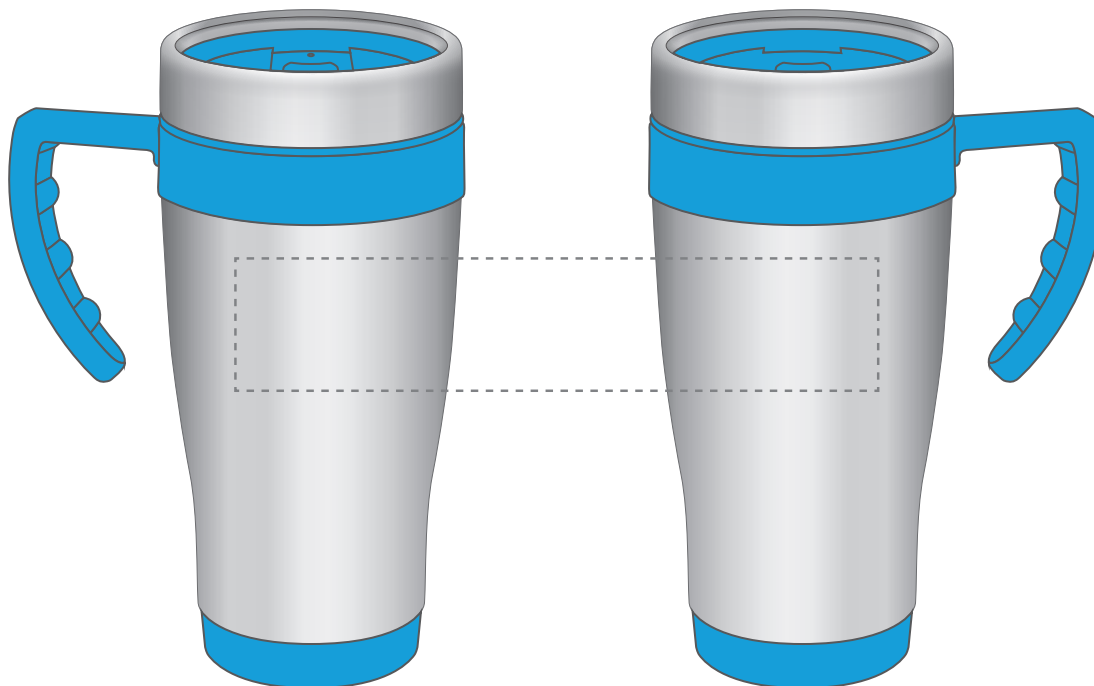

Your Ref:
Our Ref:

Quantity:
Version: 1

Product Code: MG0101
Product Colour: CYAN

PRINTING CONCERNS:

We stock this item in the following colours

**PANTONE REFERENCE(S)**

- Colour 1
- Colour 2
- Colour 3
- Colour 4

ARTWORK SCALE 50%

LOGOS WILL BE DIRECTLY OPPOSITE
LOGOS WILL NOT BE DIRECTLY OPPOSITE

Product Image for visualisation
- colours may vary

The dashed line is to demonstrate print area and will not appear on your printed item