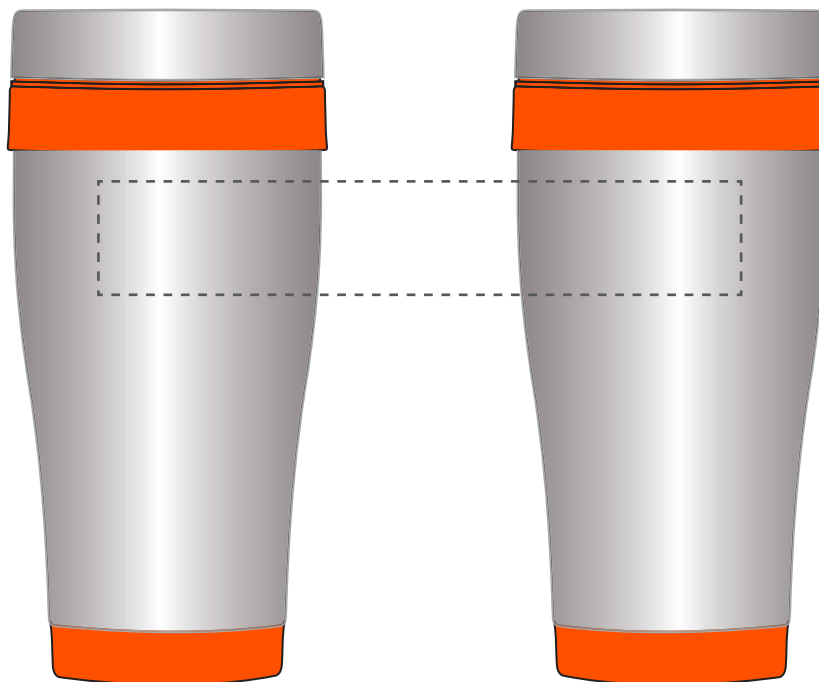

Your Ref:
Our Ref:Quantity:
Version: 1Product Code: MG0111
Product Colour: AMBER**PRINTING CONCERNS:**

We stock this item in the following colours

**PANTONE REFERENCE(S)**

● Colour 1

ARTWORK SCALE 50%

LOGOS WILL BE DIRECTLY OPPOSITE
LOGOS WILL NOT BE DIRECTLY OPPOSITE

Product Image for visualisation
 - colours may vary

The dashed line is to demonstrate print area and will not appear on your printed item

PLEASE NOTE:

- All colours including print and product are for visual purposes only and should not be regarded as the actual colour of the product and print.
- Some products may vary from batch to batch and may differ from previous orders.
- The colour and texture of a product can also have an effect on the final print colour.
- By approving this order we accept that you understand these terms.