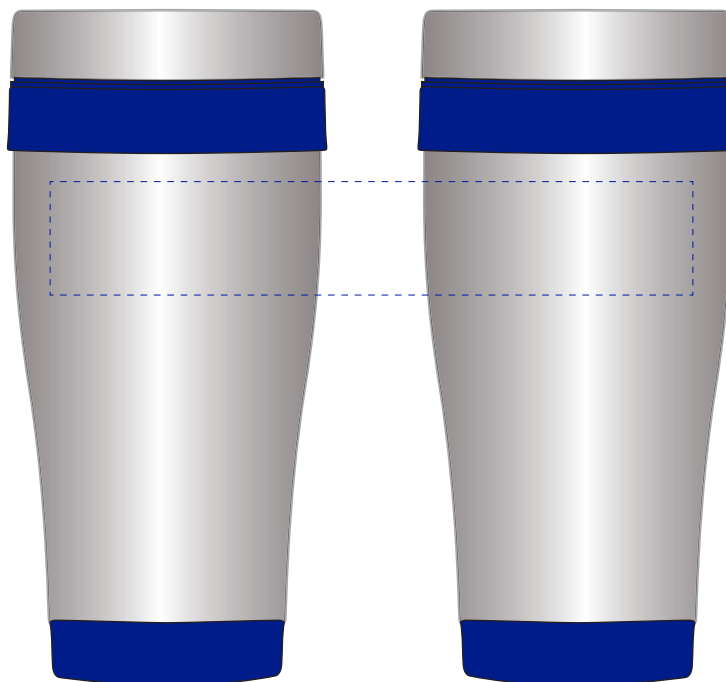

Artwork Approval

Your Ref:
Our Ref:

Quantity:
Version: 1

Product Code: MG0111
Product Colour: ROYAL BLUE

PRODUCT NOTES:

We stock this item in the following colours

The dashed line is to demonstrate print area and will not appear on your printed item

PANTONE REFERENCE(S)

● Colour 1

ARTWORK SCALE 50%

PRINTING CONCERNS:

ACTUAL ARTWORK SIZE: