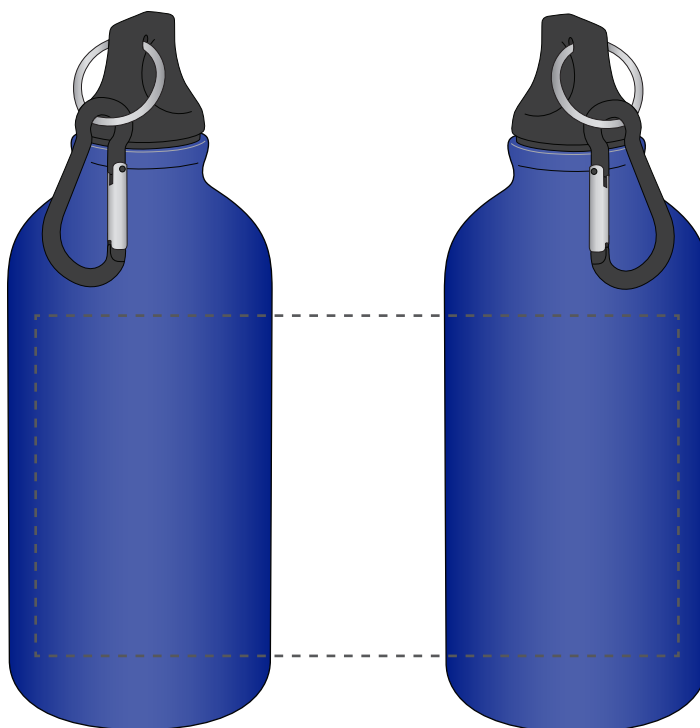

Your Ref:
Our Ref:

Quantity:
Version: 1

Product Code: MG0112
Product Colour: BLUE

PRINTING CONCERNS:

We stock this item in the following colours

**PANTONE REFERENCE(S)**

● Colour 1

*There is a slight seam running up this product on both sides
- this can be printed on but may be slightly visible.*

ARTWORK SCALE 50%

**LOGOS WILL BE DIRECTLY OPPOSITE
LOGOS WILL NOT BE DIRECTLY OPPOSITE**

Product Image for visualisation
- colours may vary

The dashed line is to demonstrate print area and will not appear on your printed item