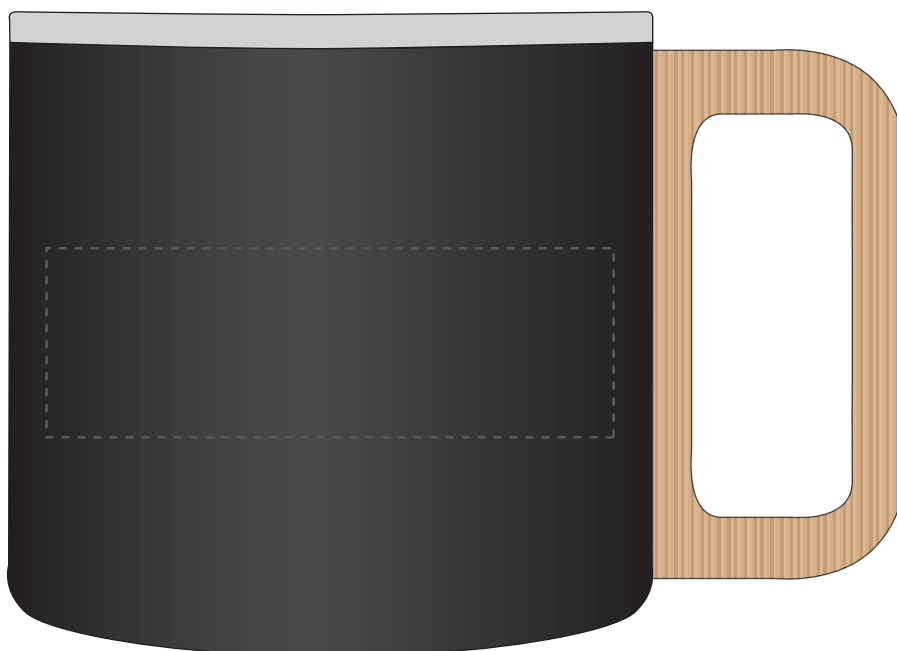

Your Ref:

Quantity:

Product Code: MG0114

Our Ref:

Version: 1

Product Colour: BLACK

**PRINTING CONCERNS:****PRODUCT INFO: LOGO MAY NOT LINE UP TO SIPPER**

- Logos will be directly opposite
- Logos will NOT be directly opposite

We stock this item in the following colours

**PANTONE REFERENCE(S)**

- Colour 1
- Colour 2

ARTWORK SCALE 50%

Product Image for visualisation  
- colours may vary

The dashed line is to demonstrate print area and will not appear on your printed item