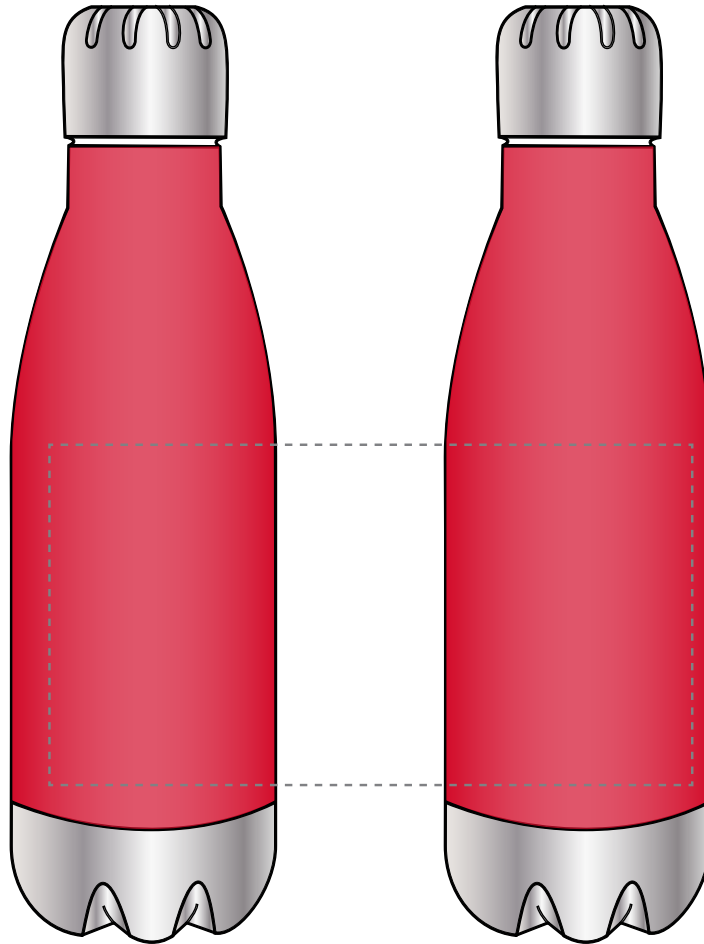

Your Ref:	Quantity:	Product Code: MG0133
Our Ref:	Version: 1	Product Colour: RED

PRINTING CONCERNS:

We stock this item in the following colours

**PANTONE REFERENCE(S)**

- Colour 1
- Colour 2
- Colour 3

ARTWORK SCALE 50%

Product Image for visualisation
- colours may vary

LOGOS WILL BE DIRECTLY OPPOSITE
LOGOS WILL NOT BE DIRECTLY OPPOSITE

The dashed line is to demonstrate print area and will not appear on your printed item