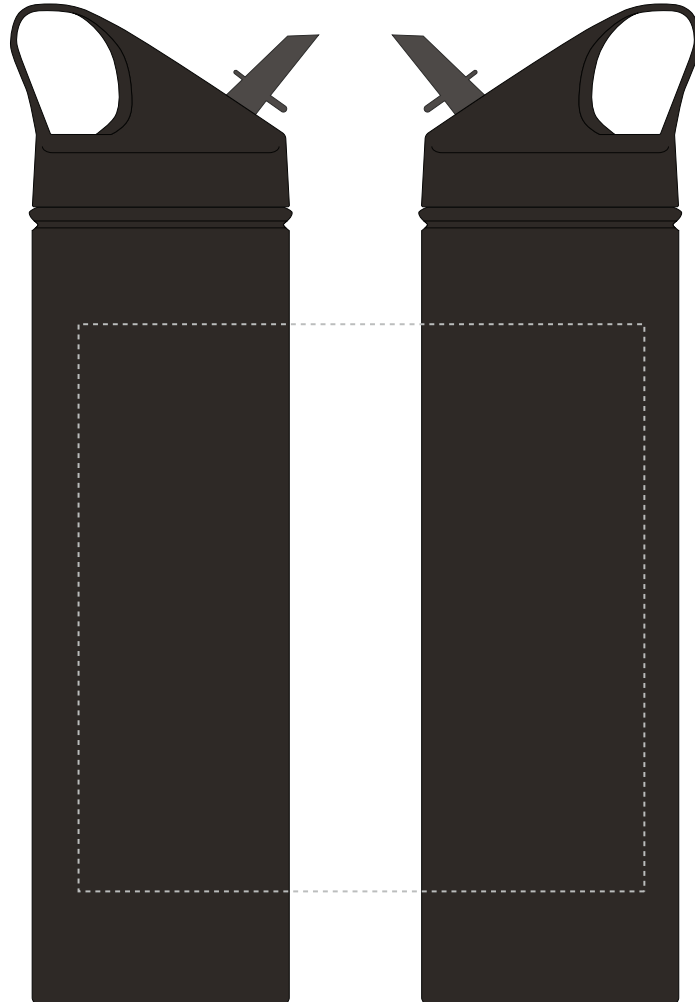

Your Ref:	Quantity:	Product Code: MG0134
Our Ref:	Version: 1	Product Colour: BLACK

PRINTING CONCERNS:**PRODUCT INFO: LOGO MAY NOT LINE UP TO SIPPER**

- Logos will be directly opposite
- Logos will NOT be directly opposite

We stock this item in the following colours

**PANTONE REFERENCE(S)**

- Colour 1
- Colour 2

ARTWORK SCALE 50%

Product Image for visualisation
- colours may vary

The dashed line is to demonstrate print area and will not appear on your printed item

To proceed, please approve visual via the online system.

ARTWORK SCALE 100%

Max print area 150mm x 150mm