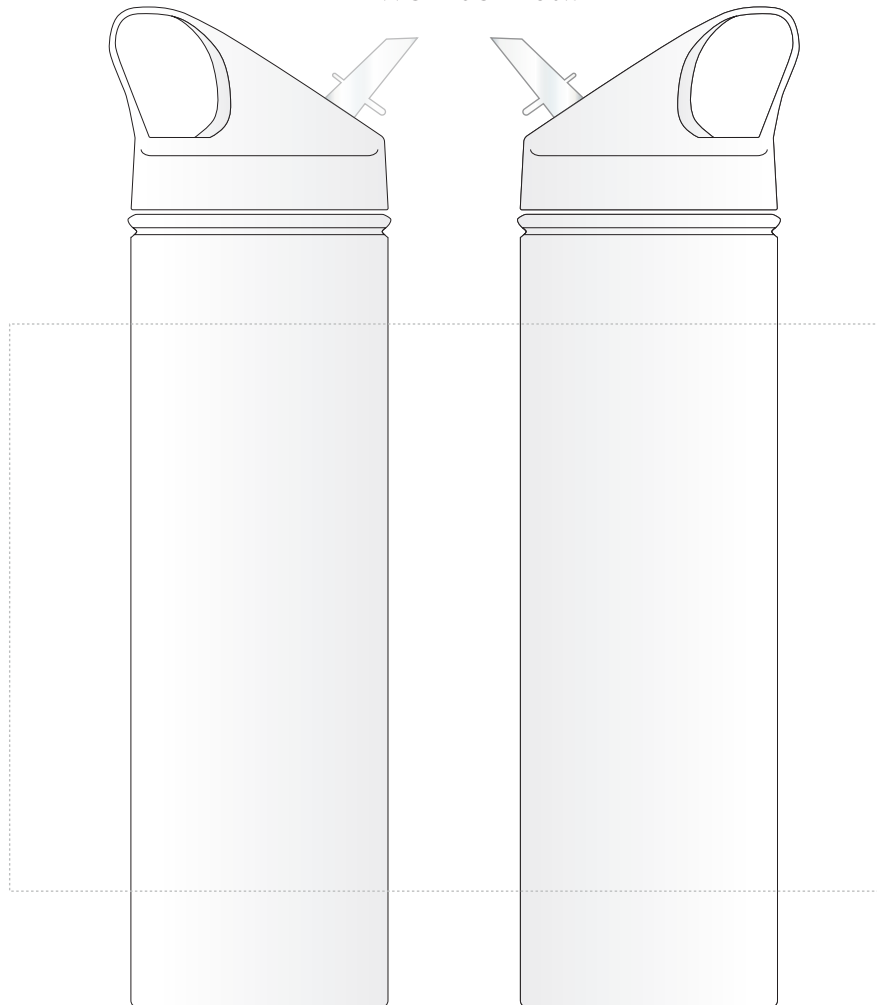

Your Ref:	Quantity:	Product Code: MG0134
Our Ref:	Version: 1	Product Colour: WHITE

PRINTING CONCERNS:**PRODUCT INFO: LOGO MAY NOT LINE UP TO SIPPER**

- Logos will be directly opposite
- Logos will NOT be directly opposite

We stock this item in the following colours

**PANTONE REFERENCE(S)**
 Full Colour Printing

ARTWORK SCALE 50%

Product Image for visualisation
- colours may vary

The dashed line is to demonstrate print area and will not appear on your printed item