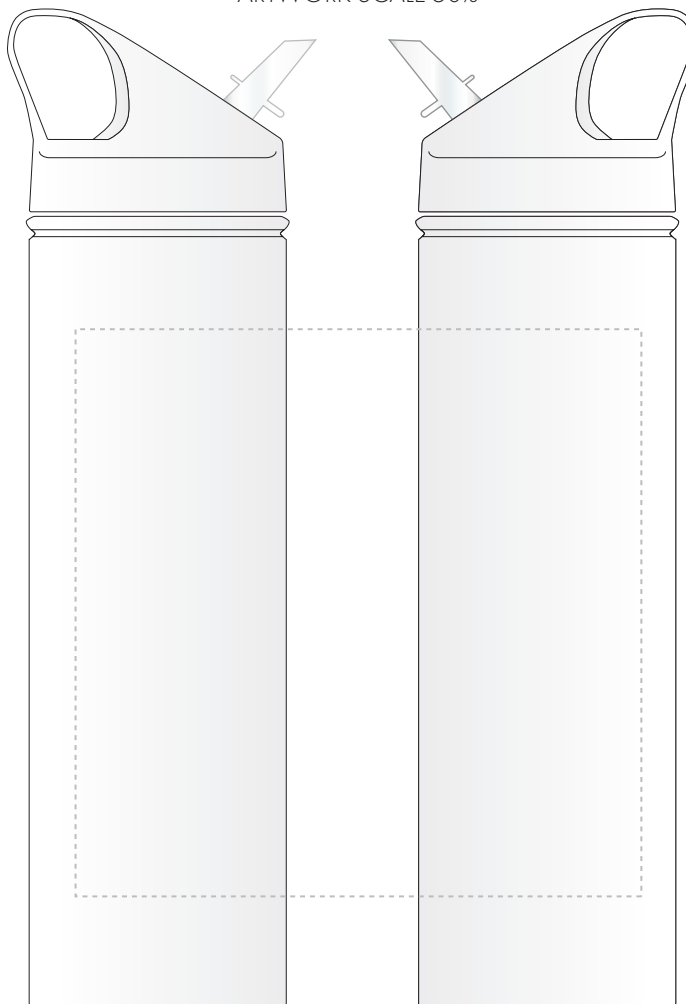

Your Ref:  
Our Ref:

Quantity:  
Version: 1

Product Code: MG0134  
Product Colour: WHITE

**PRINTING CONCERNS:****PRODUCT INFO: LOGO MAY NOT LINE UP TO SIPPER**

- Logos will be directly opposite
- Logos will NOT be directly opposite

We stock this item in the following colours

**PANTONE REFERENCE(S)**

- Colour 1
- Colour 2

ARTWORK SCALE 50%

Product Image for visualisation  
- colours may vary

The dashed line is to demonstrate print area and will not appear on your printed item

To proceed, please approve visual via the online system.

ARTWORK SCALE 100%

Max print area 150mm x 150mm