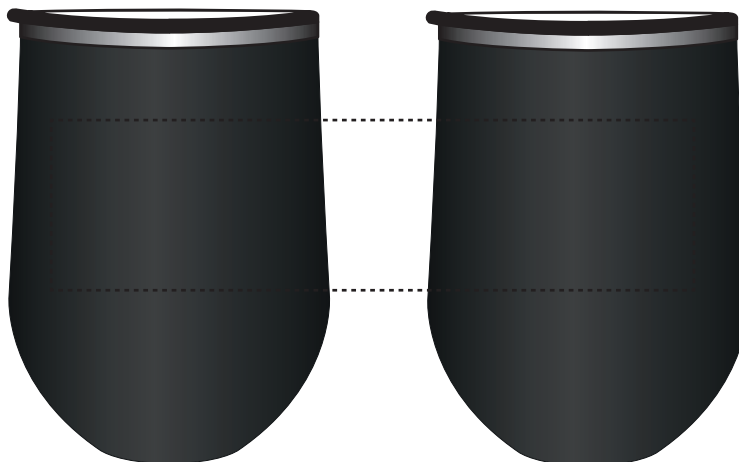

Your Ref:

Quantity:

Product Code: MG0139

Our Ref:

Version: 1

Product Colour:BLACK

PRINTING CONCERNS:**PRODUCT INFO:**

We stock this item in the following colours

**PANTONE REFERENCE(S)**

● Colour 1

ARTWORK SCALE 50%

ARTWORK SCALE 100%

Max print area: 170mm x 45mm

Product Image for visualisation
- colours may vary

The dashed line is to demonstrate print area and will not appear on your printed item