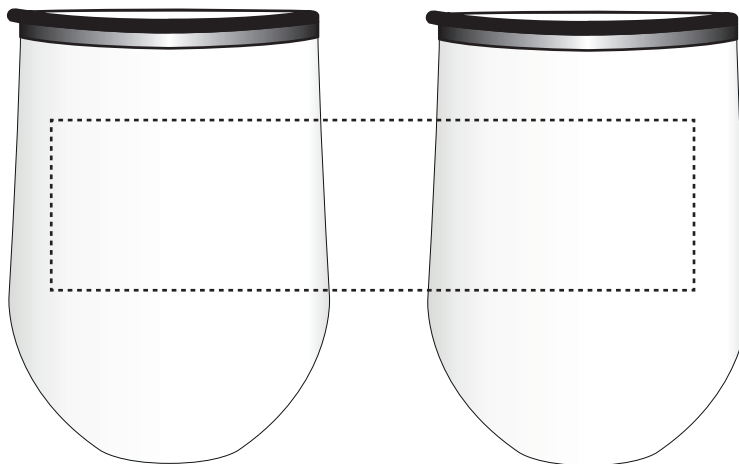

Your Ref:	Quantity:	Product Code: MG0139
Our Ref:	Version: 1	Product Colour: WHITE

**PRINTING CONCERNS:**

**PRODUCT INFO:**

We stock this item in the following colours

**PANTONE REFERENCE(S)**

● Colour 1

ARTWORK SCALE 50%

ARTWORK SCALE 100%  
Max print area: 170mm x 45mm

Product Image for visualisation  
- colours may vary

The dashed line is to demonstrate print area and will not appear on your printed item

**PLEASE NOTE:**