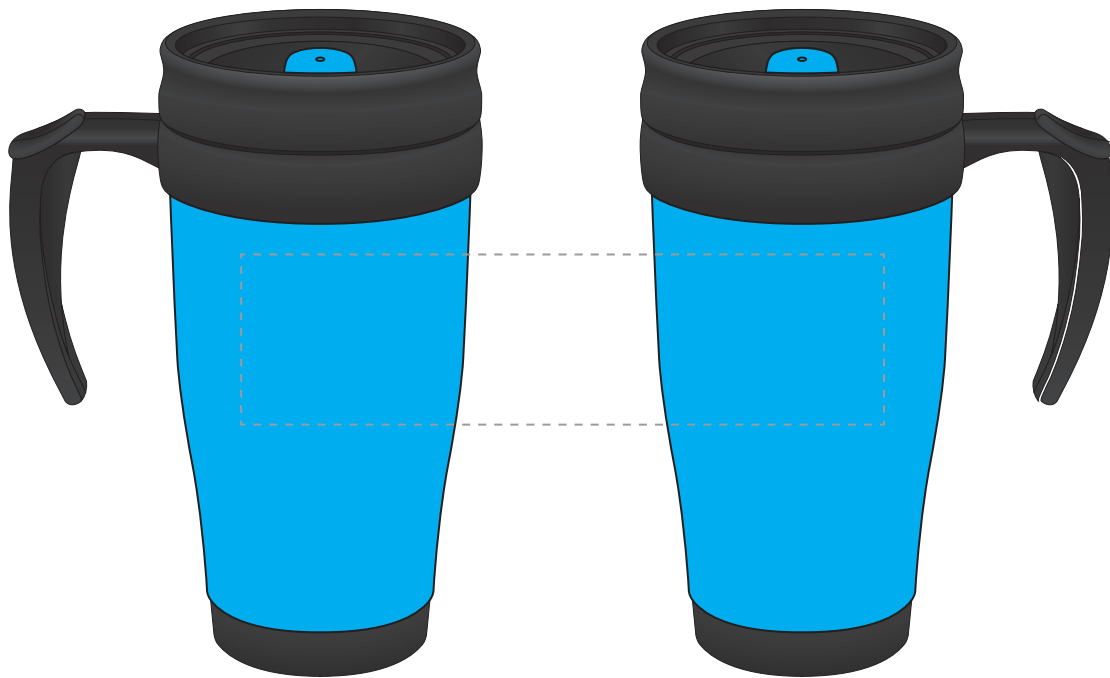

Your Ref:
Our Ref:

Quantity:
Version: 1

Product Code: MG0192
Product Colour: CYAN

PRINTING CONCERNS:

We stock this item in the following colours

**PANTONE REFERENCE(S)**

- Colour 1
- Colour 2
- Colour 3
- Colour 4

ARTWORK SCALE 50%

LOGOS WILL BE DIRECTLY OPPOSITE
LOGOS WILL NOT BE DIRECTLY OPPOSITE

Product Image for visualisation
- colours may vary

The dashed line is to demonstrate print area and will not appear on your printed item