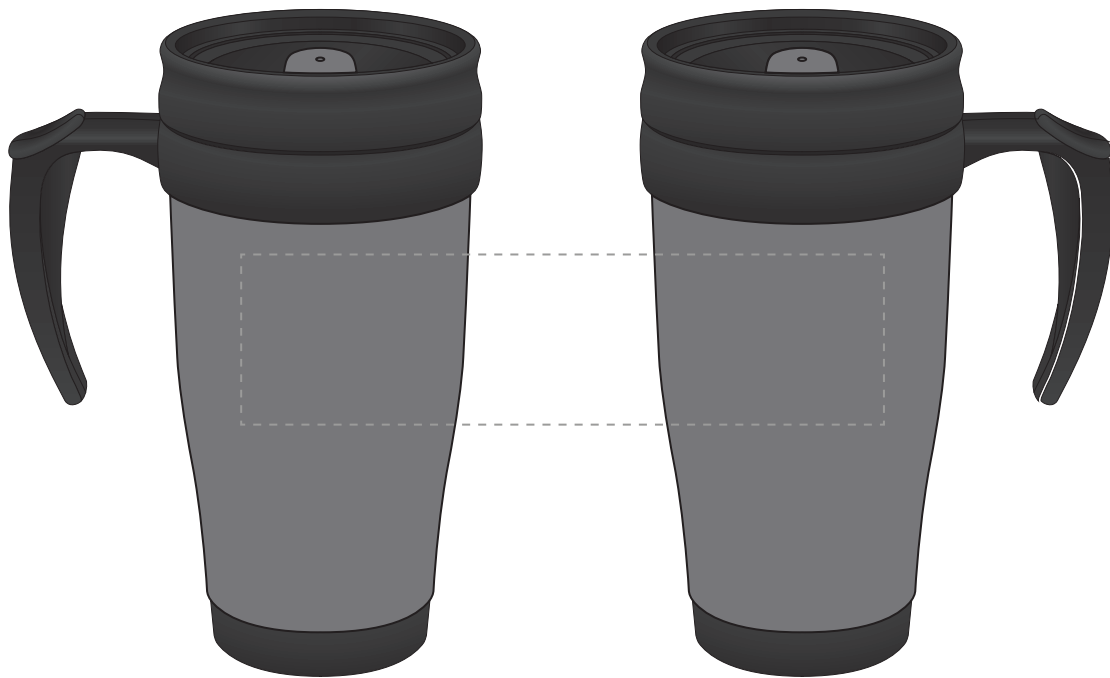

Your Ref:
Our Ref:

Quantity:
Version: 1

Product Code: MG0192
Product Colour: GREY

PRINTING CONCERNS:

We stock this item in the following colours

**PANTONE REFERENCE(S)**

- Colour 1
- Colour 2
- Colour 3
- Colour 4

ARTWORK SCALE 50%

LOGOS WILL BE DIRECTLY OPPOSITE
LOGOS WILL NOT BE DIRECTLY OPPOSITE

Product Image for visualisation
- colours may vary

The dashed line is to demonstrate print area and will not appear on your printed item