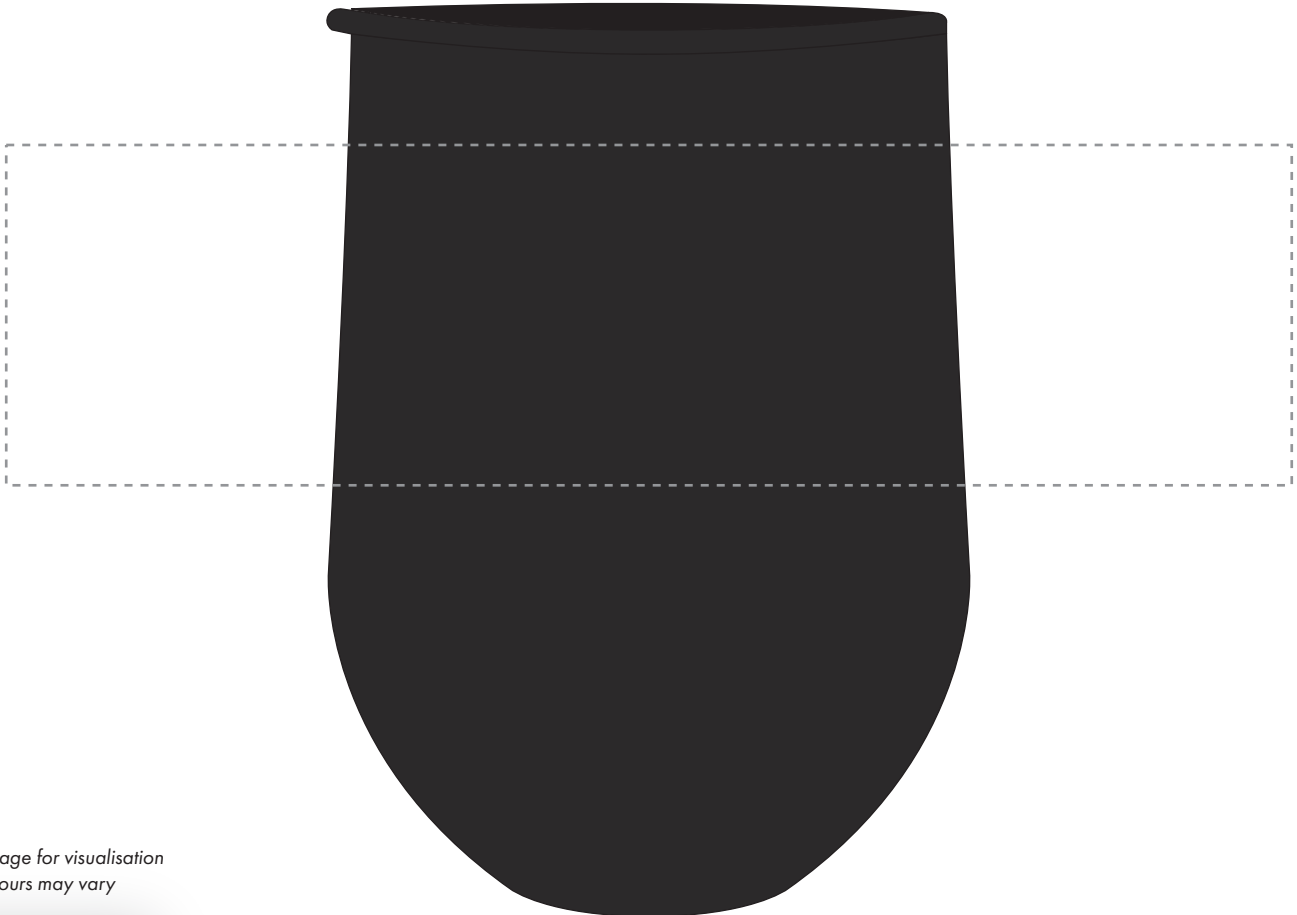

Your Ref:	Quantity:	Product Code: MG0239
Our Ref:	Version: 1	Product Colour: BLACK

PRINTING CONCERNS:**PRODUCT INFO: LOGO MAY NOT LINE UP TO SIPPER**

- Logos will be directly opposite
- Logos will NOT be directly opposite

We stock this item in the following colours

**PANTONE REFERENCE(S)**

- Colour 1
- Colour 2

ARTWORK SCALE 100%

Product Image for visualisation
- colours may vary

The dashed line is to demonstrate print area and will not appear on your printed item

To proceed, please approve visual via the online system.

ARTWORK SCALE 100%

Max print area: 170mm x 45mm