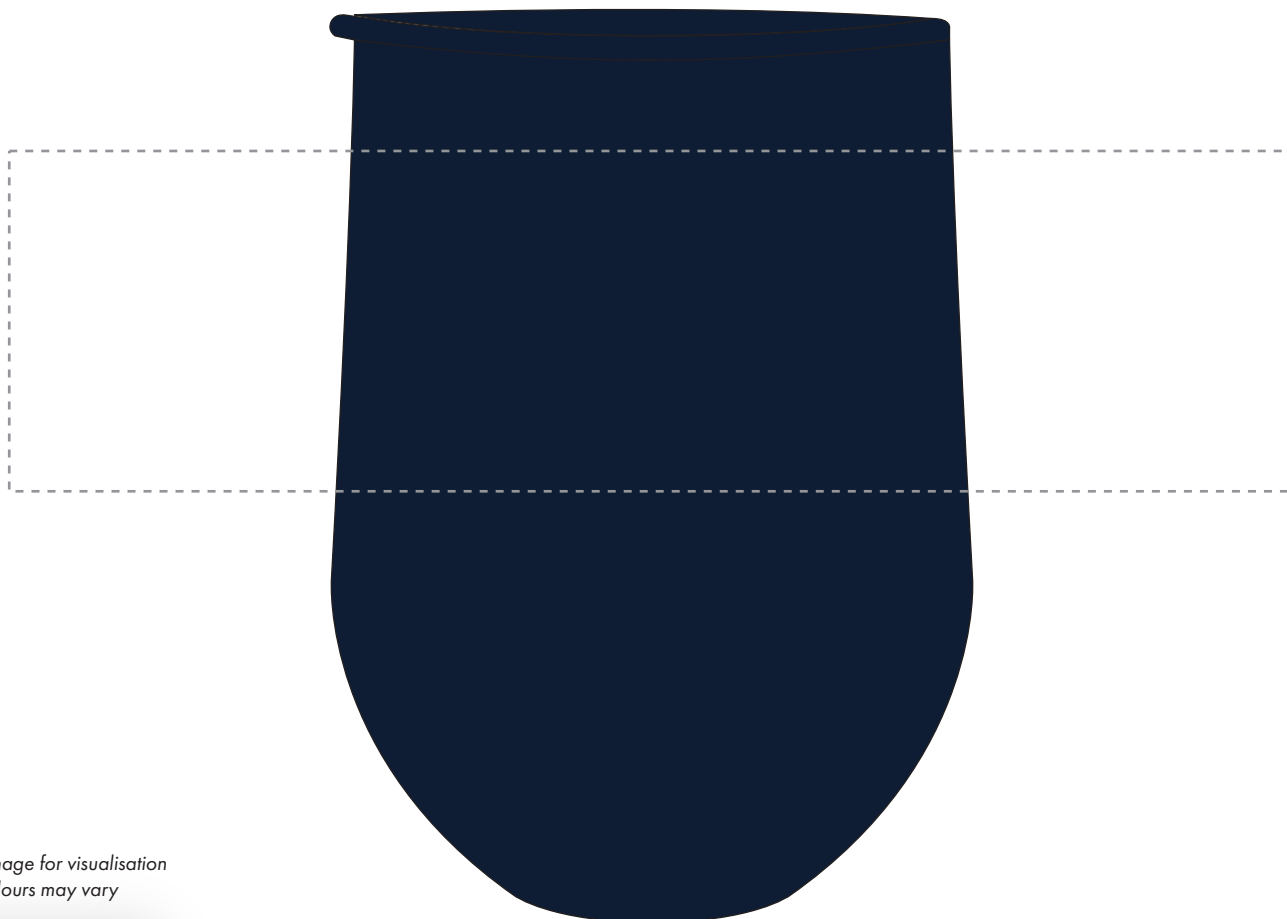

Your Ref:  
Our Ref:Quantity:  
Version: 1Product Code: MG0239  
Product Colour: BLUE**PRINTING CONCERNS:****PRODUCT INFO: LOGO MAY NOT LINE UP TO SIPPER**

- Logos will be directly opposite
- Logos will NOT be directly opposite

We stock this item in the following colours

**PANTONE REFERENCE(S)**

- Colour 1
- Colour 2

ARTWORK SCALE 100%

Product Image for visualisation  
- colours may vary

The dashed line is to demonstrate print area and will not appear on your printed item

To proceed, please approve visual via the online system.

ARTWORK SCALE 100%

Max print area: 170mm x 45mm