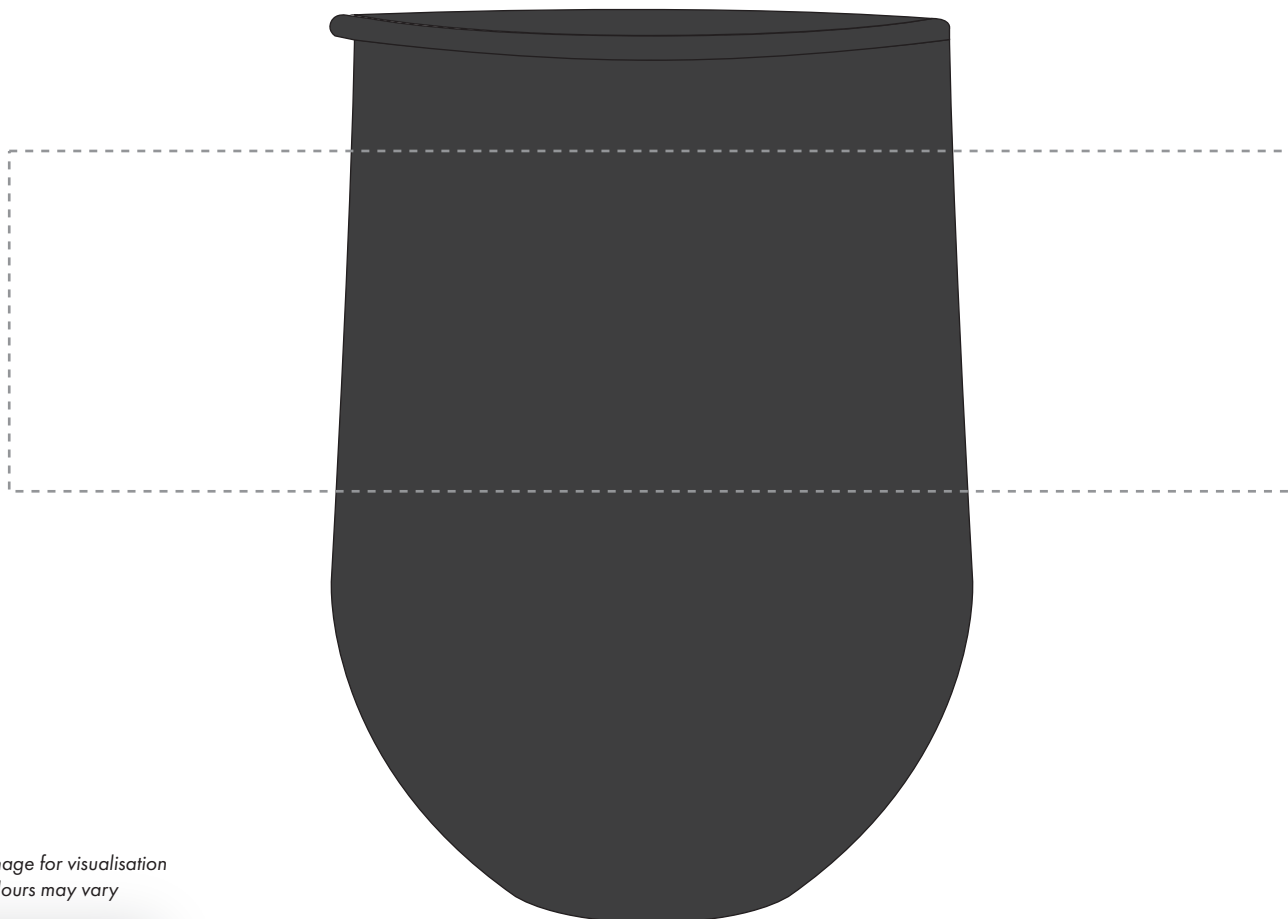

Your Ref:

Quantity:

Product Code: MG0239

Our Ref:

Version: 1

Product Colour: DARK GREY

PRINTING CONCERNS:**PRODUCT INFO: LOGO MAY NOT LINE UP TO SIPPER**

- Logos will be directly opposite
- Logos will NOT be directly opposite

We stock this item in the following colours

**PANTONE REFERENCE(S)**

- Colour 1
- Colour 2

ARTWORK SCALE 100%

Product Image for visualisation
- colours may vary

The dashed line is to demonstrate print area and will not appear on your printed item

To proceed, please approve visual via the online system.

ARTWORK SCALE 100%

Max print area: 170mm x 45mm