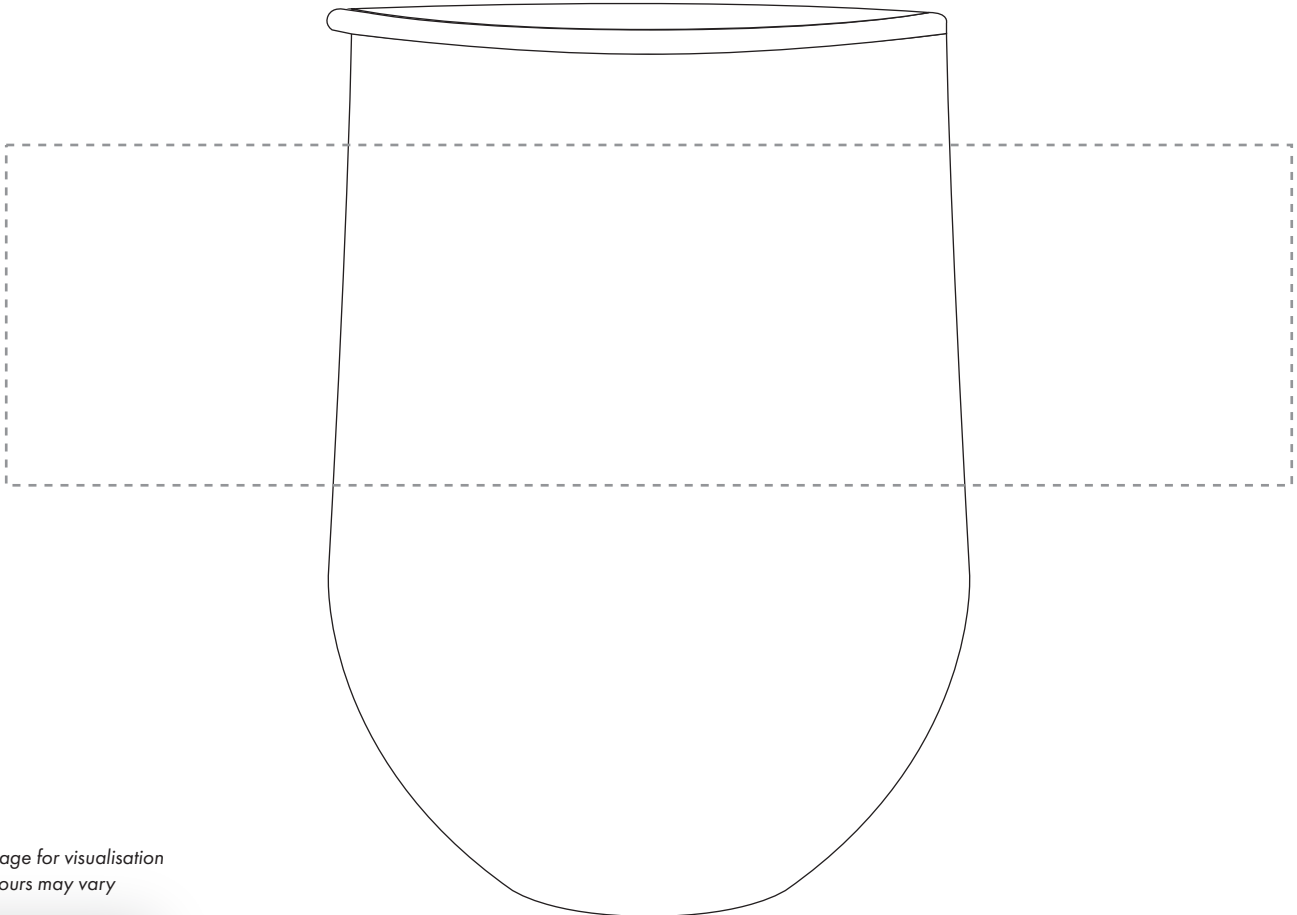

Your Ref:	Quantity:	Product Code: MG0239
Our Ref:	Version: 1	Product Colour: WHITE

PRINTING CONCERNS:**PRODUCT INFO: LOGO MAY NOT LINE UP TO SIPPER**

- Logos will be directly opposite
- Logos will NOT be directly opposite

We stock this item in the following colours

**PANTONE REFERENCE(S)**

- Colour 1
- Colour 2

ARTWORK SCALE 100%

Product Image for visualisation
- colours may vary

The dashed line is to demonstrate print area and will not appear on your printed item

To proceed, please approve visual via the online system.

ARTWORK SCALE 100%

Max print area: 170mm x 45mm