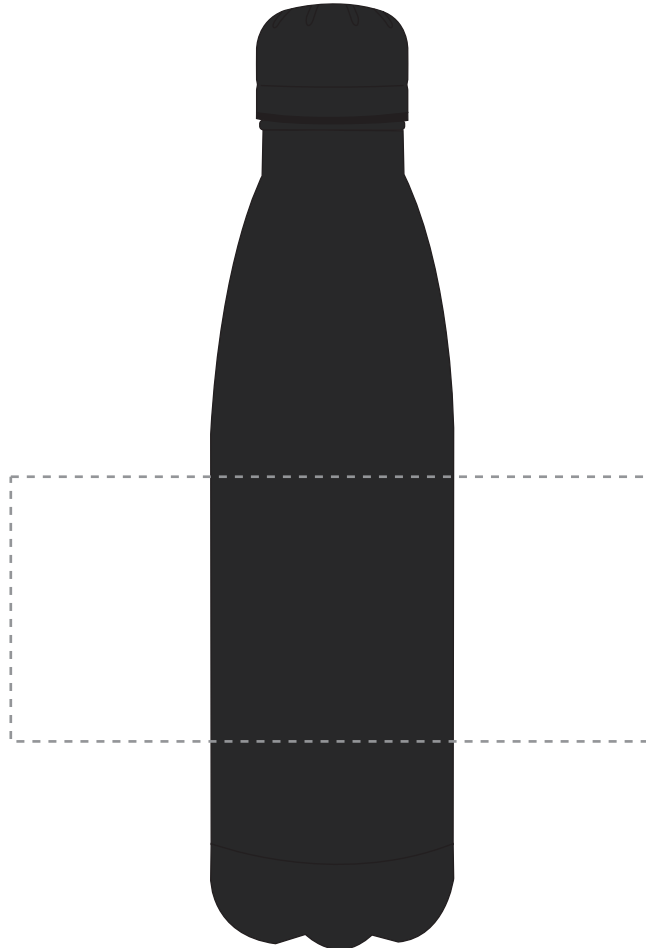

Your Ref:	Quantity:	Product Code: MG0332
Our Ref:	Version: 1	Product Colour: BLACK

PRINTING CONCERNS:**PRODUCT INFO:**

- Logos will be directly opposite
- Logos will NOT be directly opposite

We stock this item in the following colours

**PANTONE REFERENCE(S)**

- Colour 1
- Colour 1

ARTWORK SCALE 50%

Product Image for visualisation
- colours may vary

The dashed line is to demonstrate print area and will not appear on your printed item

PLEASE NOTE: