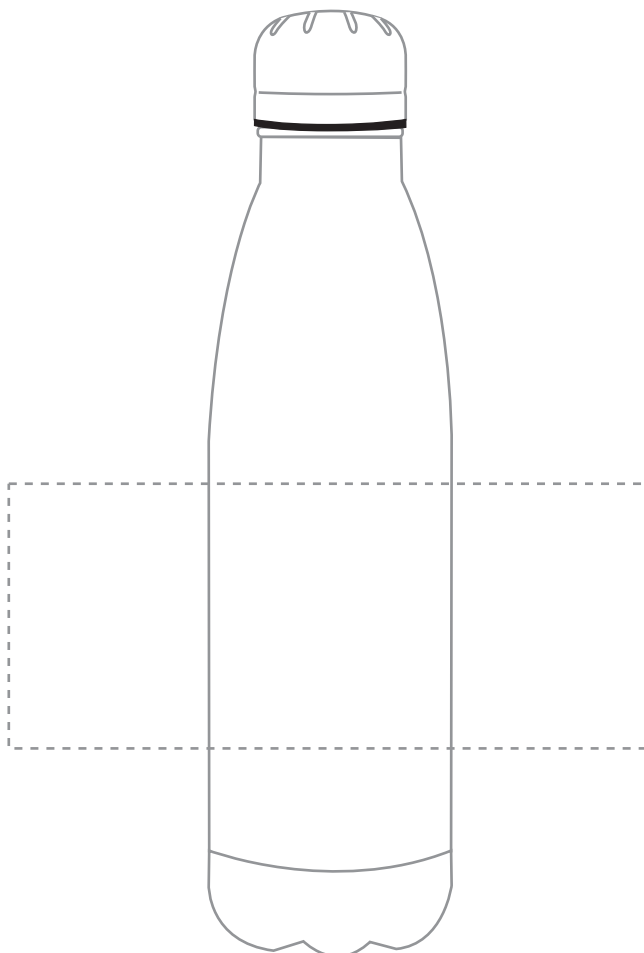

Your Ref:

Quantity:

Product Code: MG0332

Our Ref:

Version: 1

Product Colour: WHITE

**PRINTING CONCERNS:****PRODUCT INFO:**

- Logos will be directly opposite
- Logos will NOT be directly opposite

We stock this item in the following colours

**PANTONE REFERENCE(S)**

- Colour 1
- Colour 1

ARTWORK SCALE 50%

Product Image for visualisation  
- colours may vary

The dashed line is to demonstrate print area and will not appear on your printed item