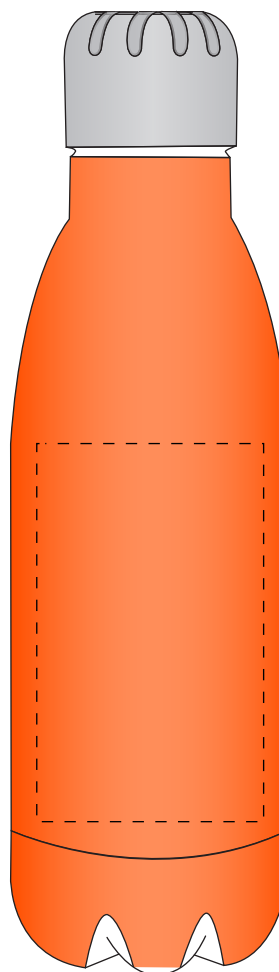

# Artwork Approval

Your Ref:  
Our Ref:

Quantity:  
Version: 1

Product Code: MG0333  
Product Colour: AMBER

## PRODUCT NOTES:

We stock this item in the following colours

The dashed line is to demonstrate print area and will not appear on your printed item

## PANTONE REFERENCE(S)

● Engrave

ARTWORK SCALE 50%

DOUBLE WALLED  
BOTTLE

## ACTUAL ARTWORK SIZE:

ARTWORK SCALE 100%  
Max engrave area: 100mm x 60mm