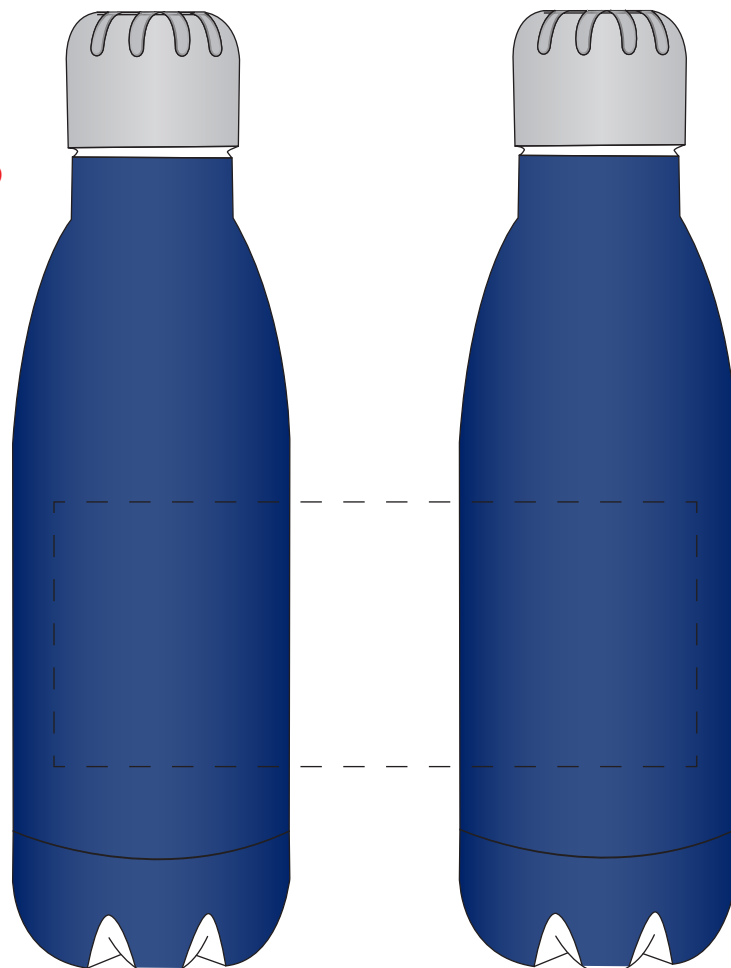

## PRODUCT NOTES:

We stock this item in the following colours

The dashed line is to demonstrate print area and will not appear on your printed item

ARTWORK SCALE 50%

## PANTONE REFERENCE(S)

- Colour 1
- Colour 2

DOUBLE WALLED BOTTLE

## ACTUAL ARTWORK SIZE:

ARTWORK SCALE 100%  
Max print area: 170mm x 70mm