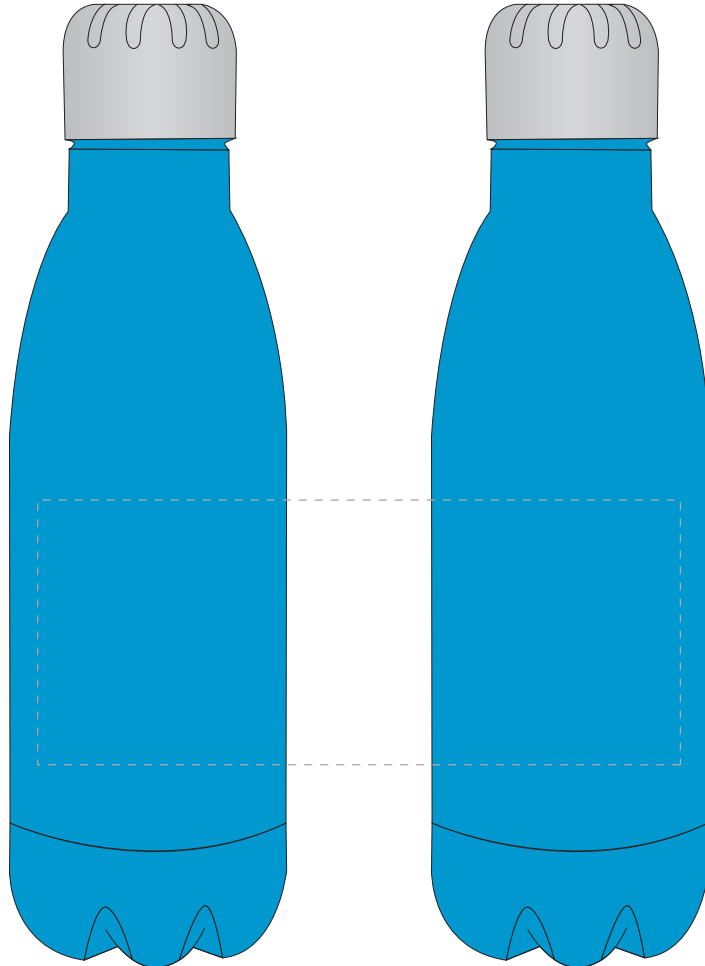

Your Ref:	Quantity:	Product Code: MG0334
Our Ref:	Version: 1	Product Colour: CYAN

PRINTING CONCERNS:

We stock this item in the following colours

**PANTONE REFERENCE(S)**

- Colour 1
- Colour 2

ARTWORK SCALE 50%

LOGOS WILL BE DIRECTLY OPPOSITE
LOGOS WILL NOT BE DIRECTLY OPPOSITE

Product Image for visualisation
- colours may vary

The dashed line is to demonstrate print area and will not appear on your printed item

To proceed, please approve visual via the online system.

ARTWORK SCALE 100%
Max Print Area: 170mm x 70mm