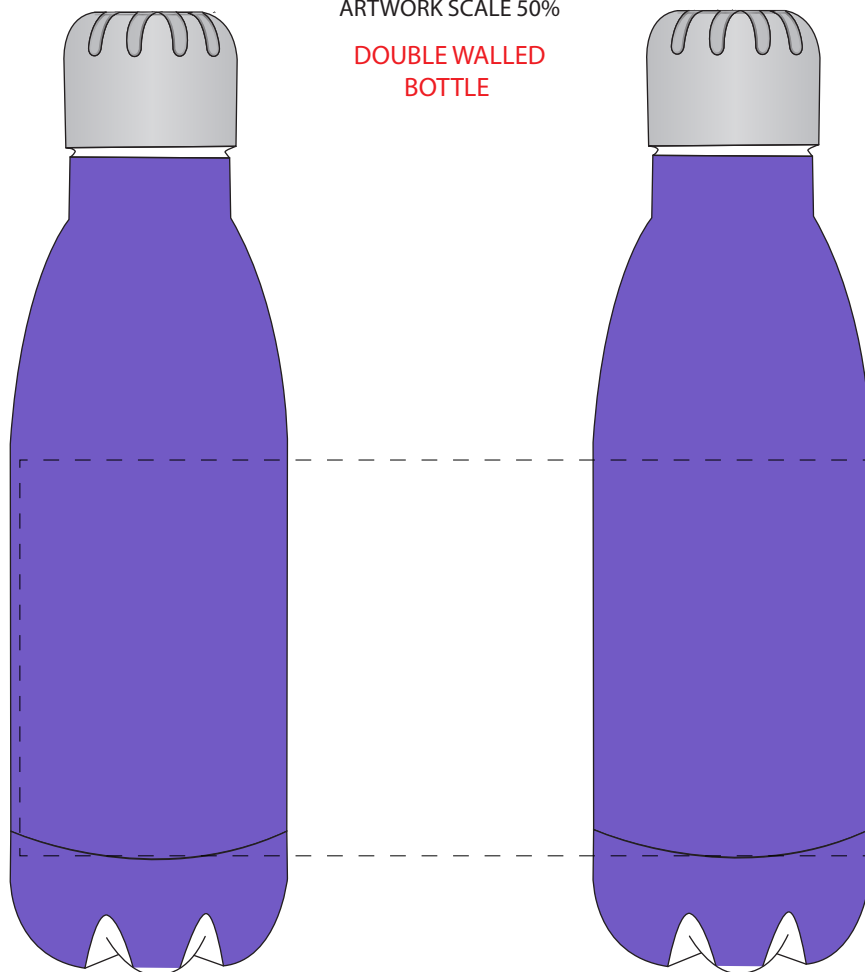

## PRODUCT NOTES:

We stock this item in the following colours

The dashed line is to demonstrate print area and will not appear on your printed item

## PANTONE REFERENCE(S)

 Full Colour Printing

## PRINTING CONCERNS:

### PRINT LAYOUT

- LOGOS WILL BE DIRECTLY OPPOSITE
- LOGOS WILL NOT BE DIRECTLY OPPOSITE

ARTWORK SCALE 50%

DOUBLE WALLED  
BOTTLE