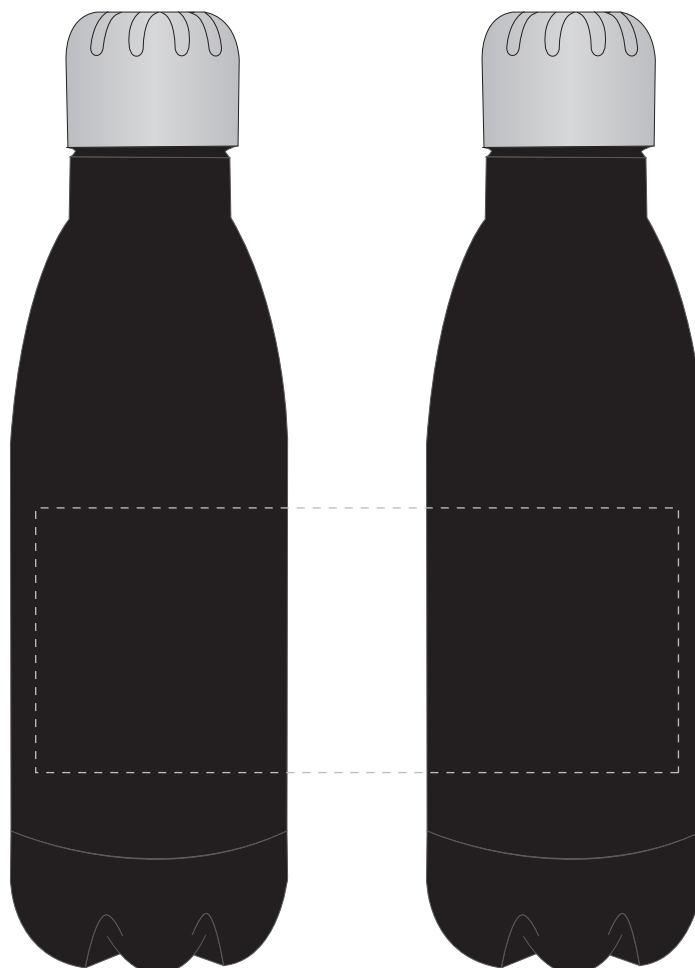

Your Ref:

Quantity:

Product Code: MG0335

Our Ref:

Version: 1

Product Colour: BLACK

**PRINTING CONCERNS:**

We stock this item in the following colours

**PANTONE REFERENCE(S)**

- Colour 1
- Colour 2

ARTWORK SCALE 50%

LOGOS WILL BE DIRECTLY OPPOSITE  
LOGOS WILL NOT BE DIRECTLY OPPOSITE

Product Image for visualisation  
- colours may vary

The dashed line is to demonstrate print area and will not appear on your printed item