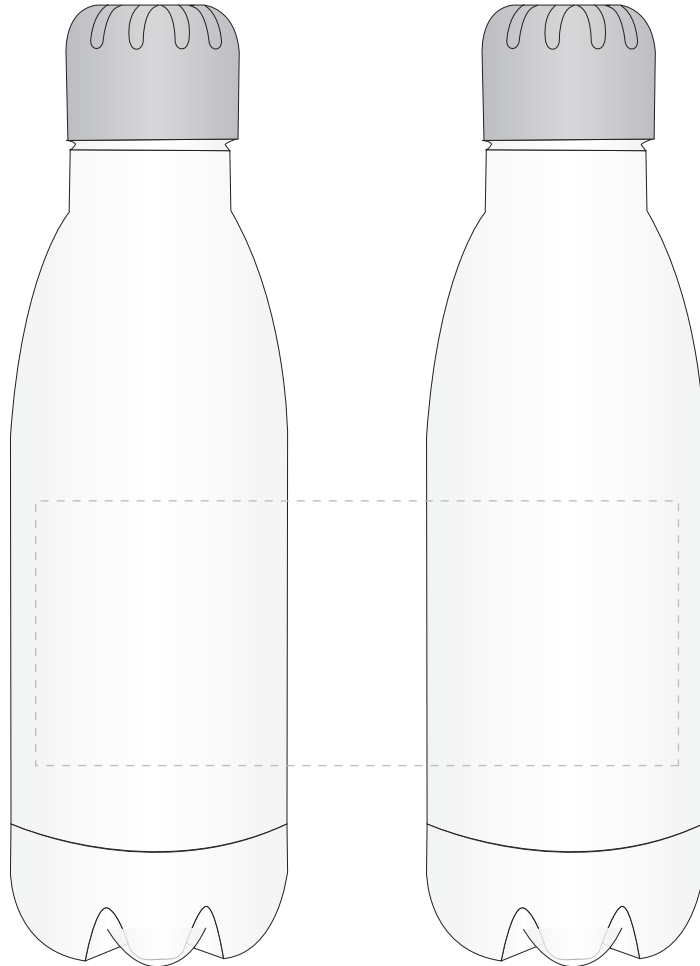

Your Ref:
Our Ref:

Quantity:
Version: 1

Product Code: MG0335
Product Colour: WHITE

PRINTING CONCERNS:

We stock this item in the following colours

**PANTONE REFERENCE(S)**

- Colour 1
- Colour 2

ARTWORK SCALE 50%

LOGOS WILL BE DIRECTLY OPPOSITE
LOGOS WILL NOT BE DIRECTLY OPPOSITE

Product Image for visualisation
- colours may vary

The dashed line is to demonstrate print area and will not appear on your printed item