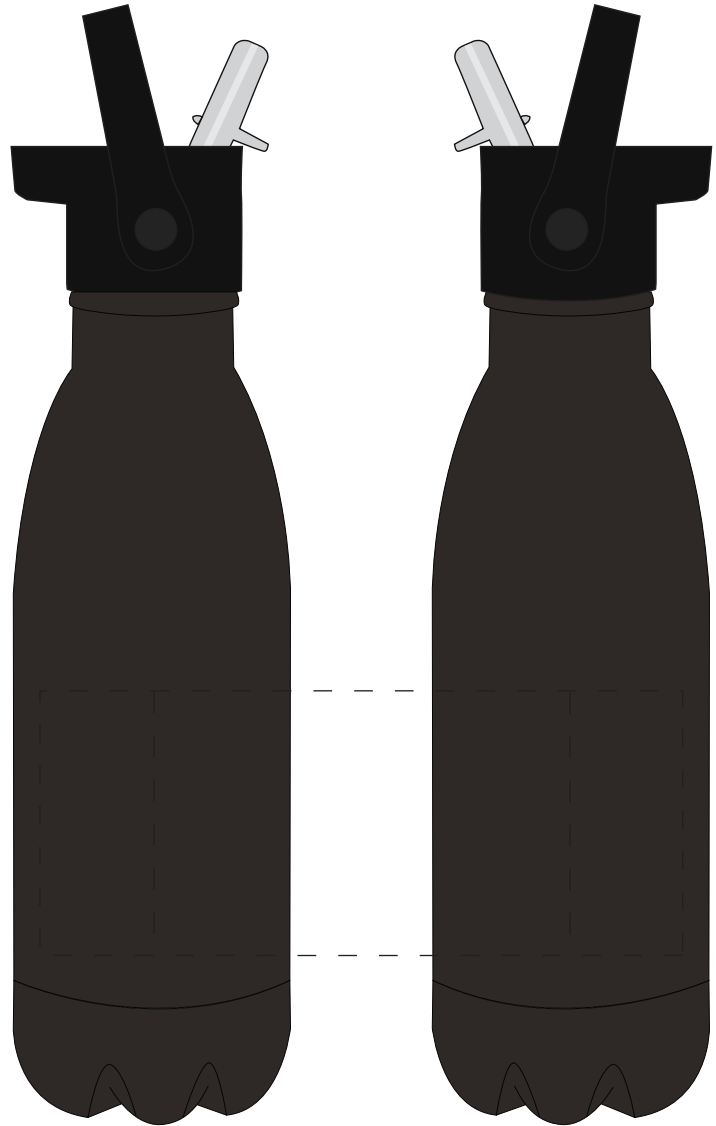

Your Ref:	Quantity:	Product Code: MG0337
Our Ref:	Version: 1	Product Colour: BLACK

**PRINTING CONCERNS:****PRODUCT INFO: LOGO MAY NOT LINE UP TO SIPPER**

- Logos will be directly opposite
- Logos will NOT be directly opposite

We stock this item in the following colours

**PANTONE REFERENCE(S)**

- Colour 1
- Colour 2

ARTWORK SCALE 50%

Product Image for visualisation  
- colours may vary

The dashed line is to demonstrate print area and will not appear on your printed item