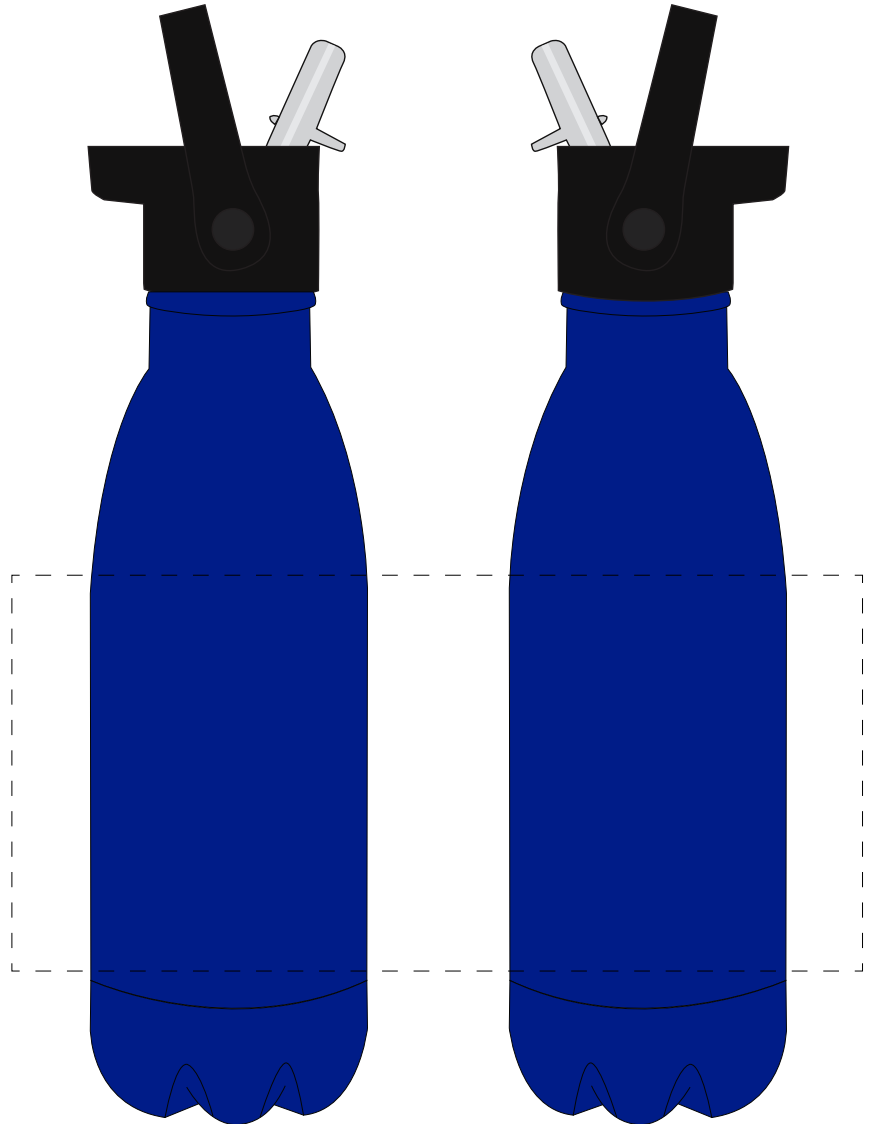

Your Ref:	Quantity:	Product Code: MG0337
Our Ref:	Version: 1	Product Colour: NAVY BLUE

PRINTING CONCERNS:**PRODUCT INFO: LOGO MAY NOT LINE UP TO SIPPER**

- Logos will be directly opposite
- Logos will NOT be directly opposite

We stock this item in the following colours

**PANTONE REFERENCE(S)**

Full Colour Printing

Product Image for visualisation
- colours may vary

ARTWORK SCALE 50%

The dashed line is to demonstrate print area and will not appear on your printed item