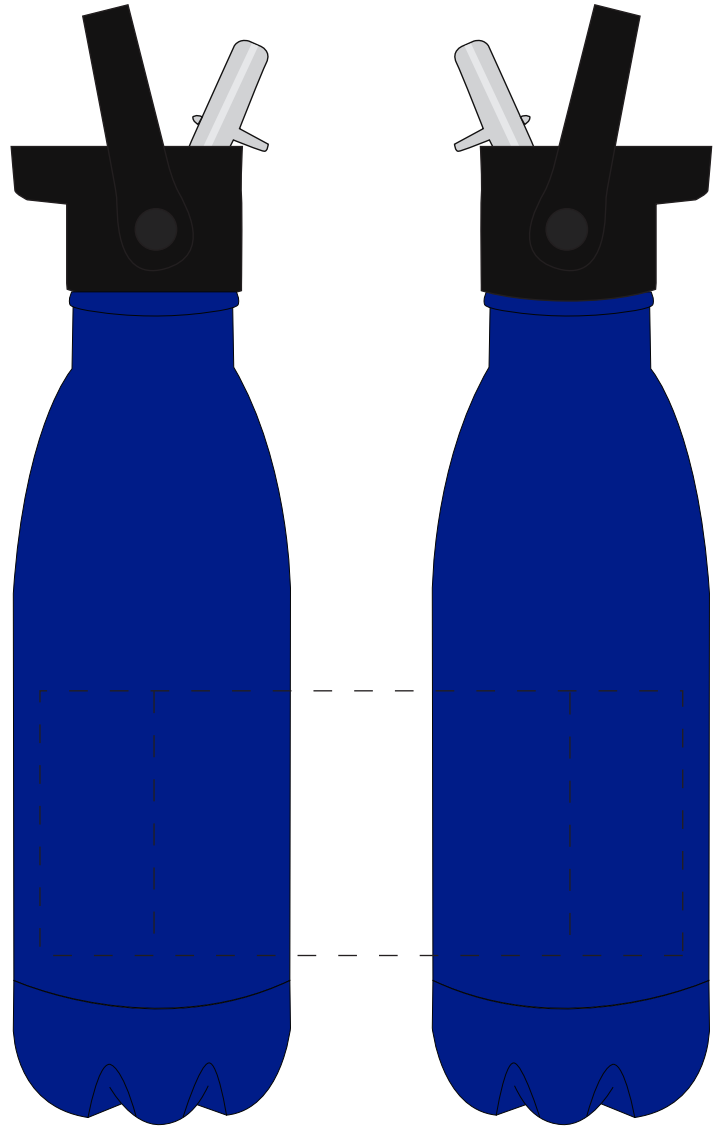

Your Ref:  
Our Ref:

Quantity:  
Version: 1

Product Code: MG0337  
Product Colour: NAVY BLUE

**PRINTING CONCERNS:****PRODUCT INFO: LOGO MAY NOT LINE UP TO SIPPER**

- Logos will be directly opposite
- Logos will NOT be directly opposite

We stock this item in the following colours

**PANTONE REFERENCE(S)**

- Colour 1
- Colour 2

Product Image for visualisation  
- colours may vary

ARTWORK SCALE 50%

The dashed line is to demonstrate print area and will not appear on your printed item

To proceed, please approve visual via the online system.

ARTWORK SCALE 100%  
Max print area: 170mm x 70mm